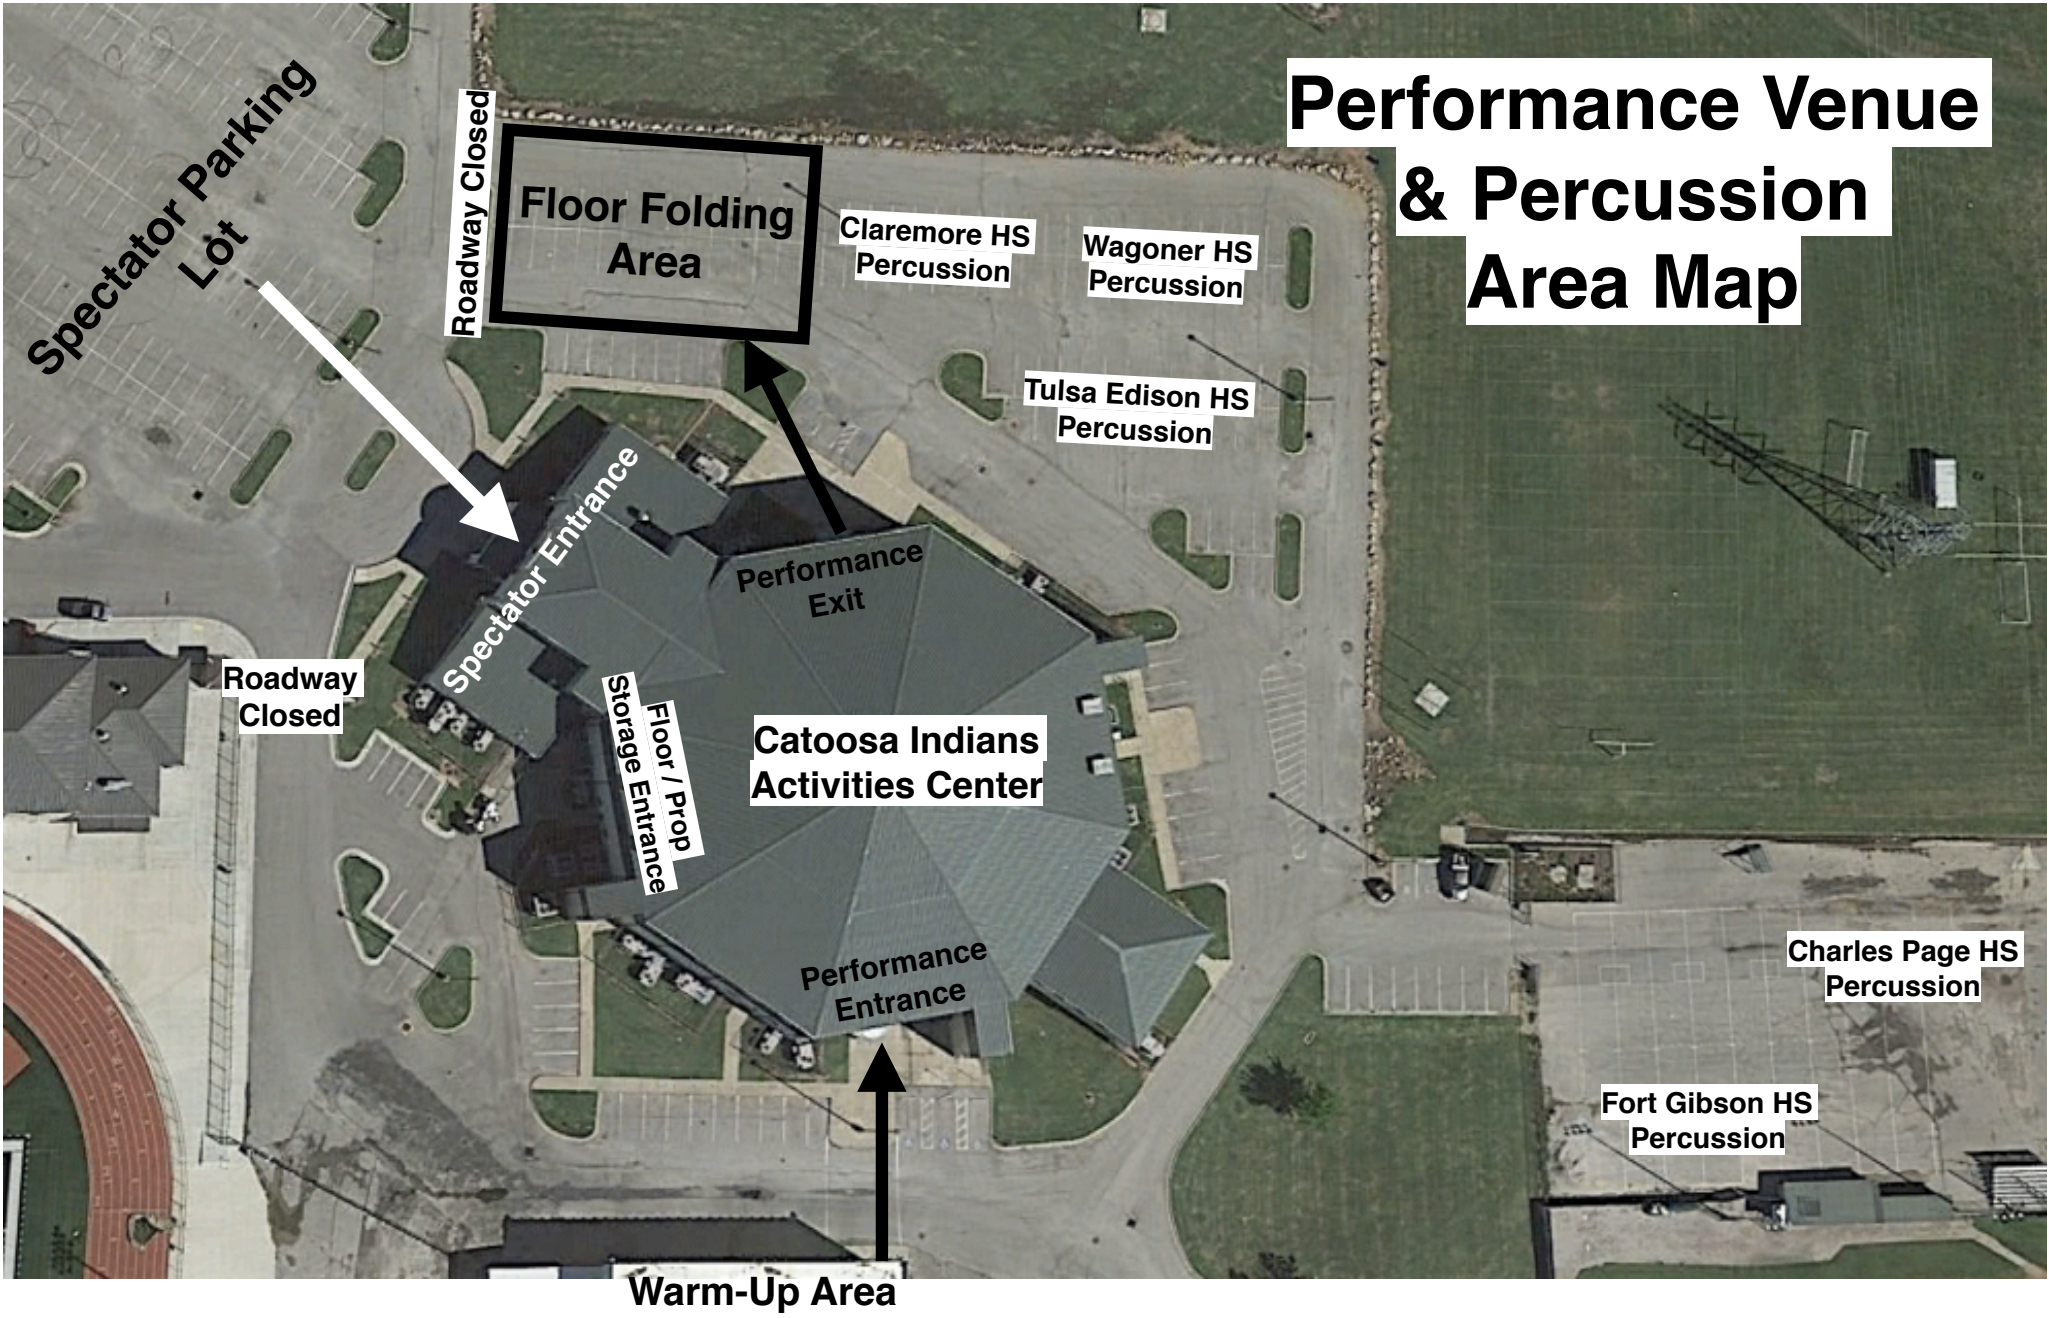

# Catoosa Campus Map

2000 South Cherokee Street  
Catoosa, OK 74015

Hard Rock  
Casino Tulsa

Cherokee Street

Spectator Entrances  
and Parking

Floor  
Folding

Percussion  
Area

The percussion area is for unit  
equipment trucks, instrument  
storage, and percussion  
warm-up

Performance  
Arena

Percussion  
Area

Cherokee Street

School Bus  
Parking Area

Guard:  
Warm-Up  
Areas

Unit Housing

Unit Check-In

Bus and Equipment Entrance

# Performance Venue & Percussion Area Map

Spectator Parking Lot

Roadway Closed

Floor Folding Area

Claremore HS Percussion

Wagoner HS Percussion

Tulsa Edison HS Percussion

Roadway Closed

Spectator Entrance

Performance Exit

Storage Entrance / Floor / Prop

Catoosa Indians Activities Center

Performance Entrance

Charles Page HS Percussion

Fort Gibson HS Percussion

Warm-Up Area