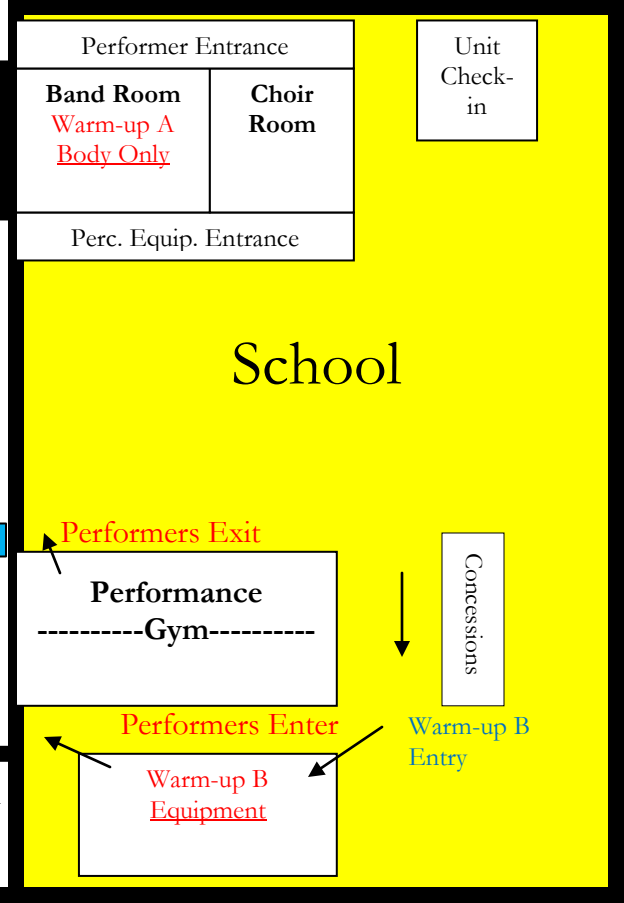

North ↑

I-35 →

This entrance will be closed

Bus/Truck Parking

Drop off equipment here

Band Room prop/floor storage

Spectator Parking

Santa Fe Ave.

Spectator Parking

Equipment Trucks/ Buses

Third Gym Floor Folding

Performers Enter Warm-up B Equipment

Concessions

Warm-up B Entry

Performers Exit Performance Gym

Spectator Vehicles

Spectator & Performer entrance

Oakridge Elementary Overflow Bus/Spectator Parking ↓

Black Arrows – Spectator Parking Flow  
White Arrows – Unit Bus and Truck Parking Flow  
Blue Arrows – Unit Floor Folding Flow