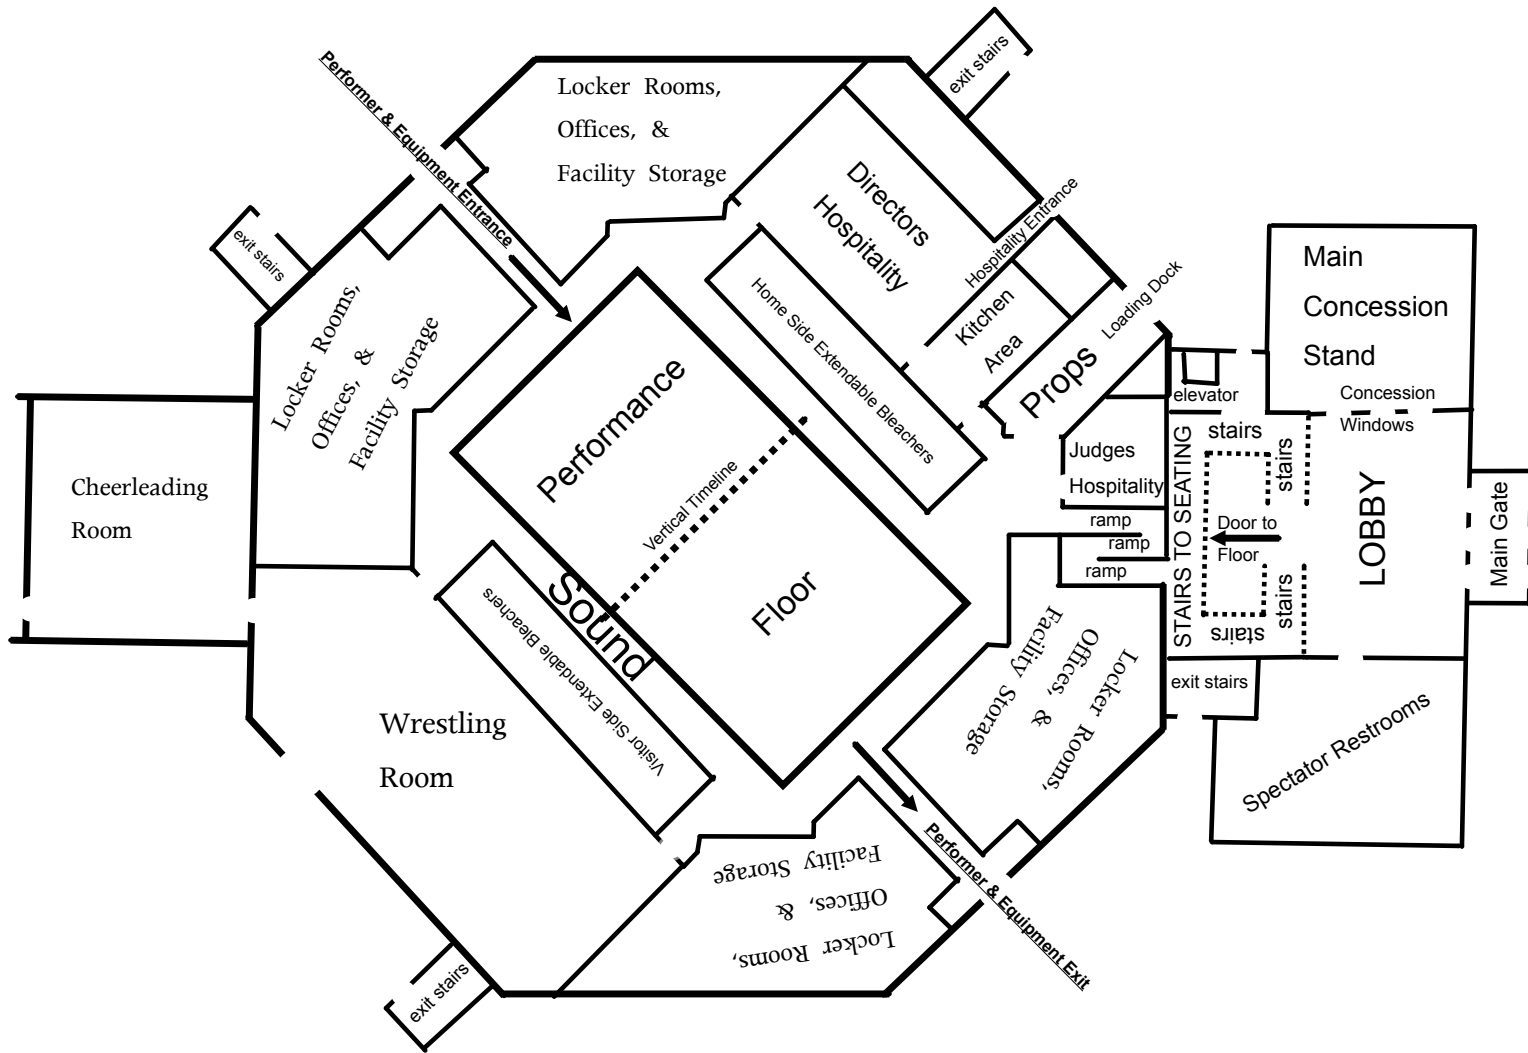

## Warm-up Sequence:

1. Contest guide will meet unit in HS Commons area.
2. Unit (including Floor Crew) will transition to Twist Center: Warm-Up Holding Area
3. Unit enters Twist Center gym for Body/Movement Warm-up
4. Floor Crew moves mat and to CIAC: Performance Holding Area
5. Unit moves to other side of Twist Center gym for Equipment Warm-up
6. Unit transitions to the CIAC: Performance Holding Area

# Warm-up Sequence:

1. Contest guide will meet unit in HS Commons area.
2. Unit (including Floor Crew) will transition to Twist Center: Warm-Up Holding Area
3. Unit enters Twist Center gym for Body/Movement Warm-up
4. Floor Crew moves mat and to CIAC: Performance Holding Area
5. Unit moves to other side of Twist Center gym for Equipment Warm-up
6. Unit transitions to the CIAC: Performance Holding Area

## Floor Level Map

All Seating Located on Second Level via the Lobby

# Performance Sequence:

1. Unit and Floor Crew will wait in CIAC: Performance Holding Area
2. Any Equipment too large for main entrance will come through CIAC: Dock
3. Unit performs for competition
4. Unit exits the performance area through Performance Exit
5. Any large equipment that cannot fit through main exit will go through the dock.
6. Units will have an outside area to refold floor mats.