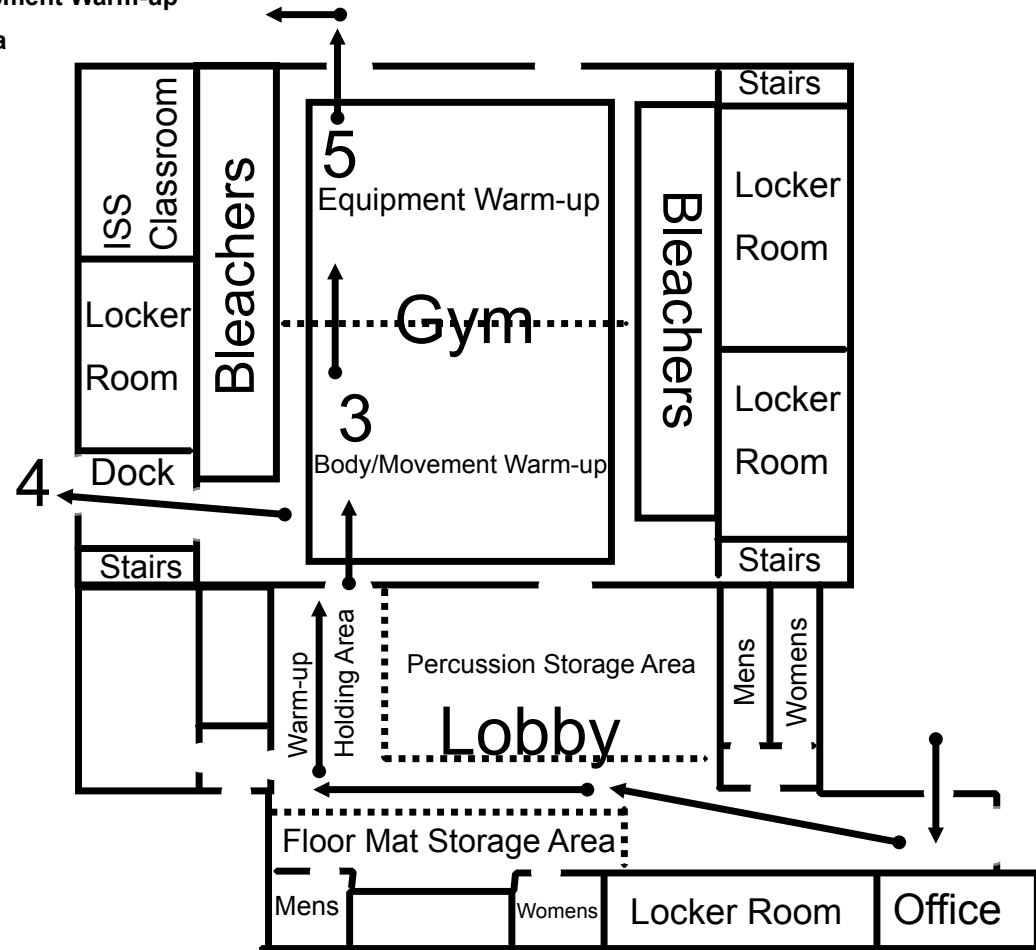

## Warm-up Sequence:

1. Contest guide will meet unit in HS Commons area.
2. Unit (including Floor Crew) will transition to Twist Center: Warm-Up Holding Area
3. Unit enters Twist Center gym for Body/Movement Warm-up
4. Floor Crew moves mat and to CIAC: Performance Holding Area
5. Unit moves to other side of Twist Center gym for Equipment Warm-up
6. Unit transitions to the CIAC: Performance Holding Area

# TWIST CENTER

Warm-up Venue

Large Equipment Storage

Percussion Groups will have personal storage area in High School

Access to this building will be restricted

# Warm-up Sequence:

1. Contest guide will meet unit in HS Commons area.
2. Unit (including Floor Crew) will transition to Twist Center: Warm-Up Holding Area
3. Unit enters Twist Center gym for Body/Movement Warm-up
4. Floor Crew moves mat and to CIAC: Performance Holding Area
5. Unit moves to other side of Twist Center gym for Equipment Warm-up
6. Unit transitions to the CIAC: Performance Holding Area

## Floor Level Map

All Seating Located on Second Level via the Lobby