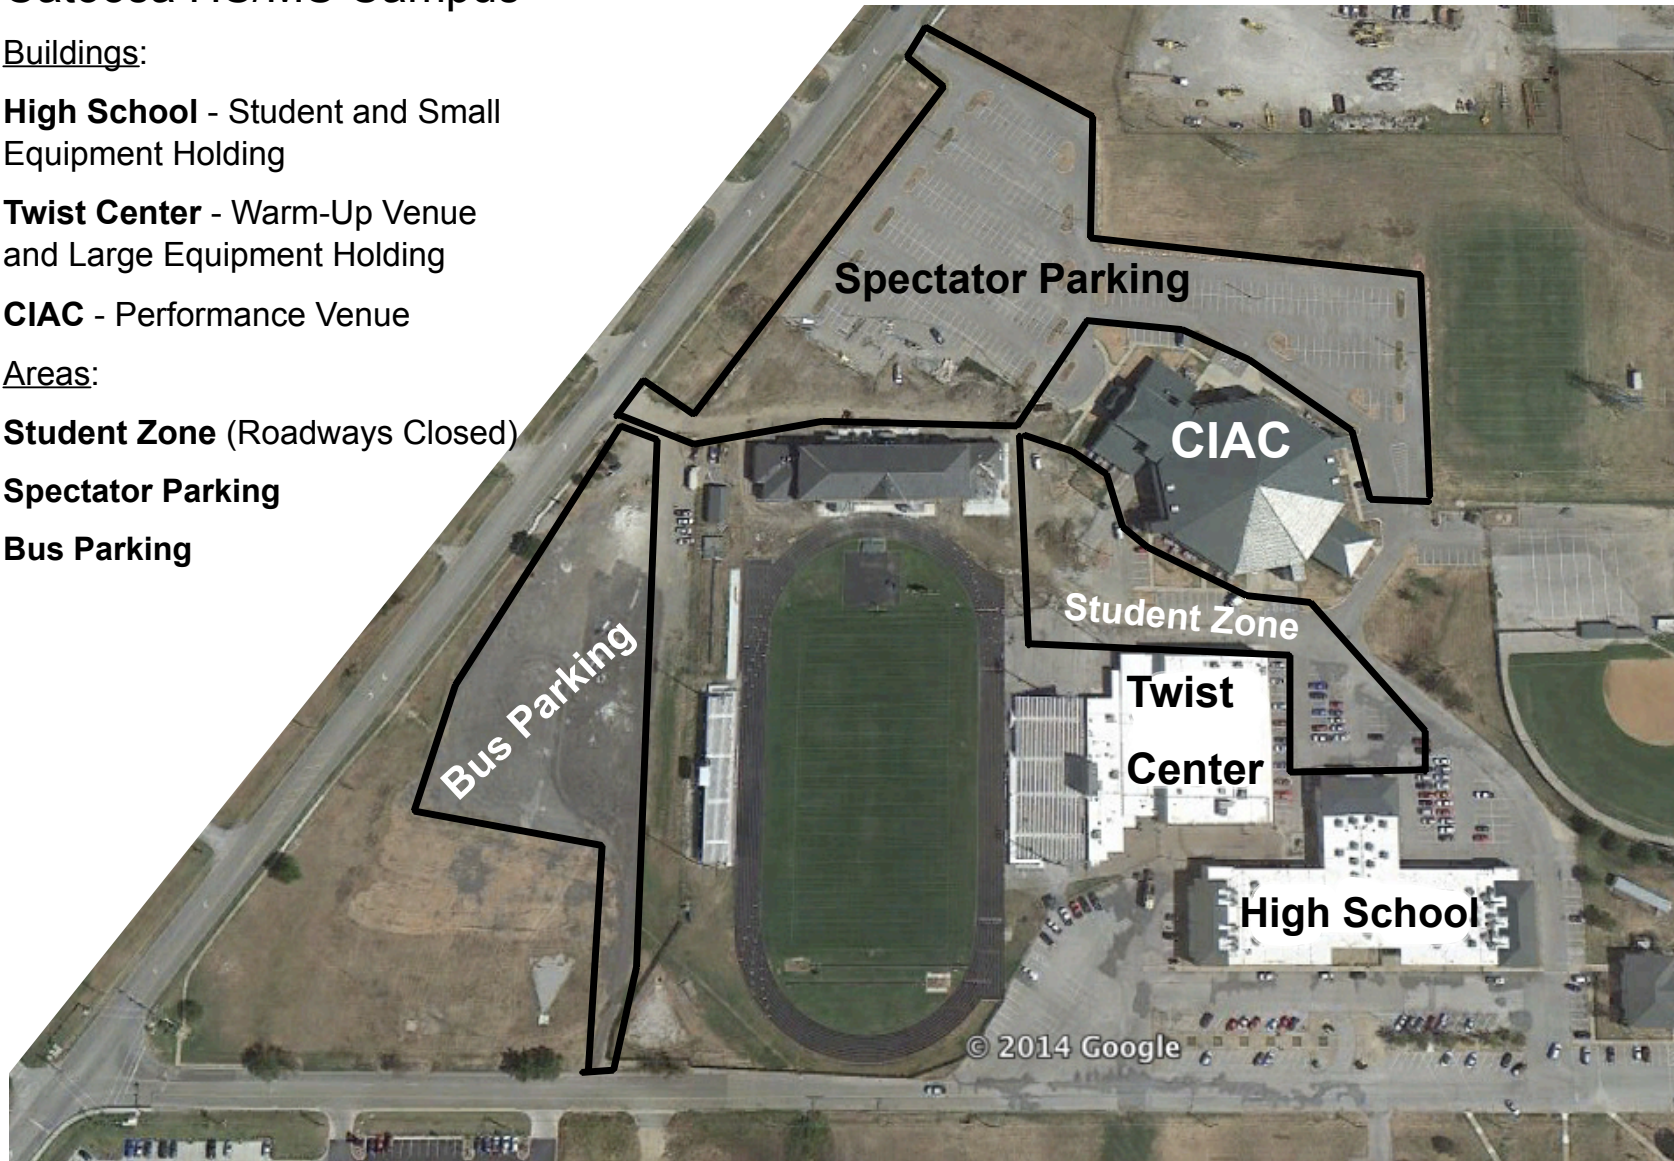

## Buildings:

**High School** - Student and Small Equipment Holding

**Twist Center** - Warm-Up Venue and Large Equipment Holding

**CIAC** - Performance Venue

## Areas:

**Student Zone** (Roadways Closed)

**Spectator Parking**

**Bus Parking**

## Floor Level Map

All Seating Located on Second Level via the Lobby

# Performance Sequence:

1. Unit and Floor Crew will wait in CIAC: Performance Holding Area
2. Any Equipment too large for main entrance will come through CIAC: Dock
3. Unit performs for competition
4. Unit exits the performance area through Performance Exit
5. Any large equipment that cannot fit through main exit will go through the dock.
6. Units will have an outside area to refold floor mats.