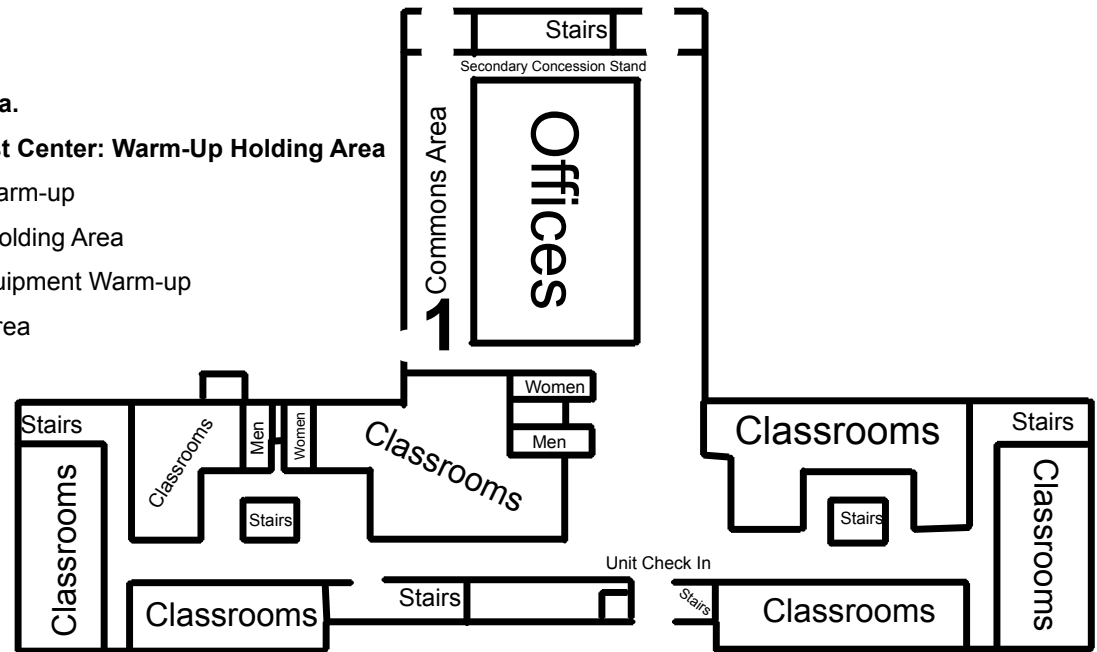

# Arrival on Campus

1. Enter Campus
2. Unit Check-In + Unload Small Equipment
3. Unload Large Equipment/Guard Floor
4. Park Bus

## Warm-up Sequence:

1. Contest guide will meet unit in HS Commons area.
2. Unit (including Floor Crew) will transition to Twist Center: Warm-Up Holding Area
3. Unit enters Twist Center gym for Body/Movement Warm-up
4. Floor Crew moves mat and to CIAC: Performance Holding Area
5. Unit moves to other side of Twist Center gym for Equipment Warm-up
6. Unit transitions to the CIAC: Performance Holding Area

## Floor Level Map

All Seating Located on Second Level via the Lobby