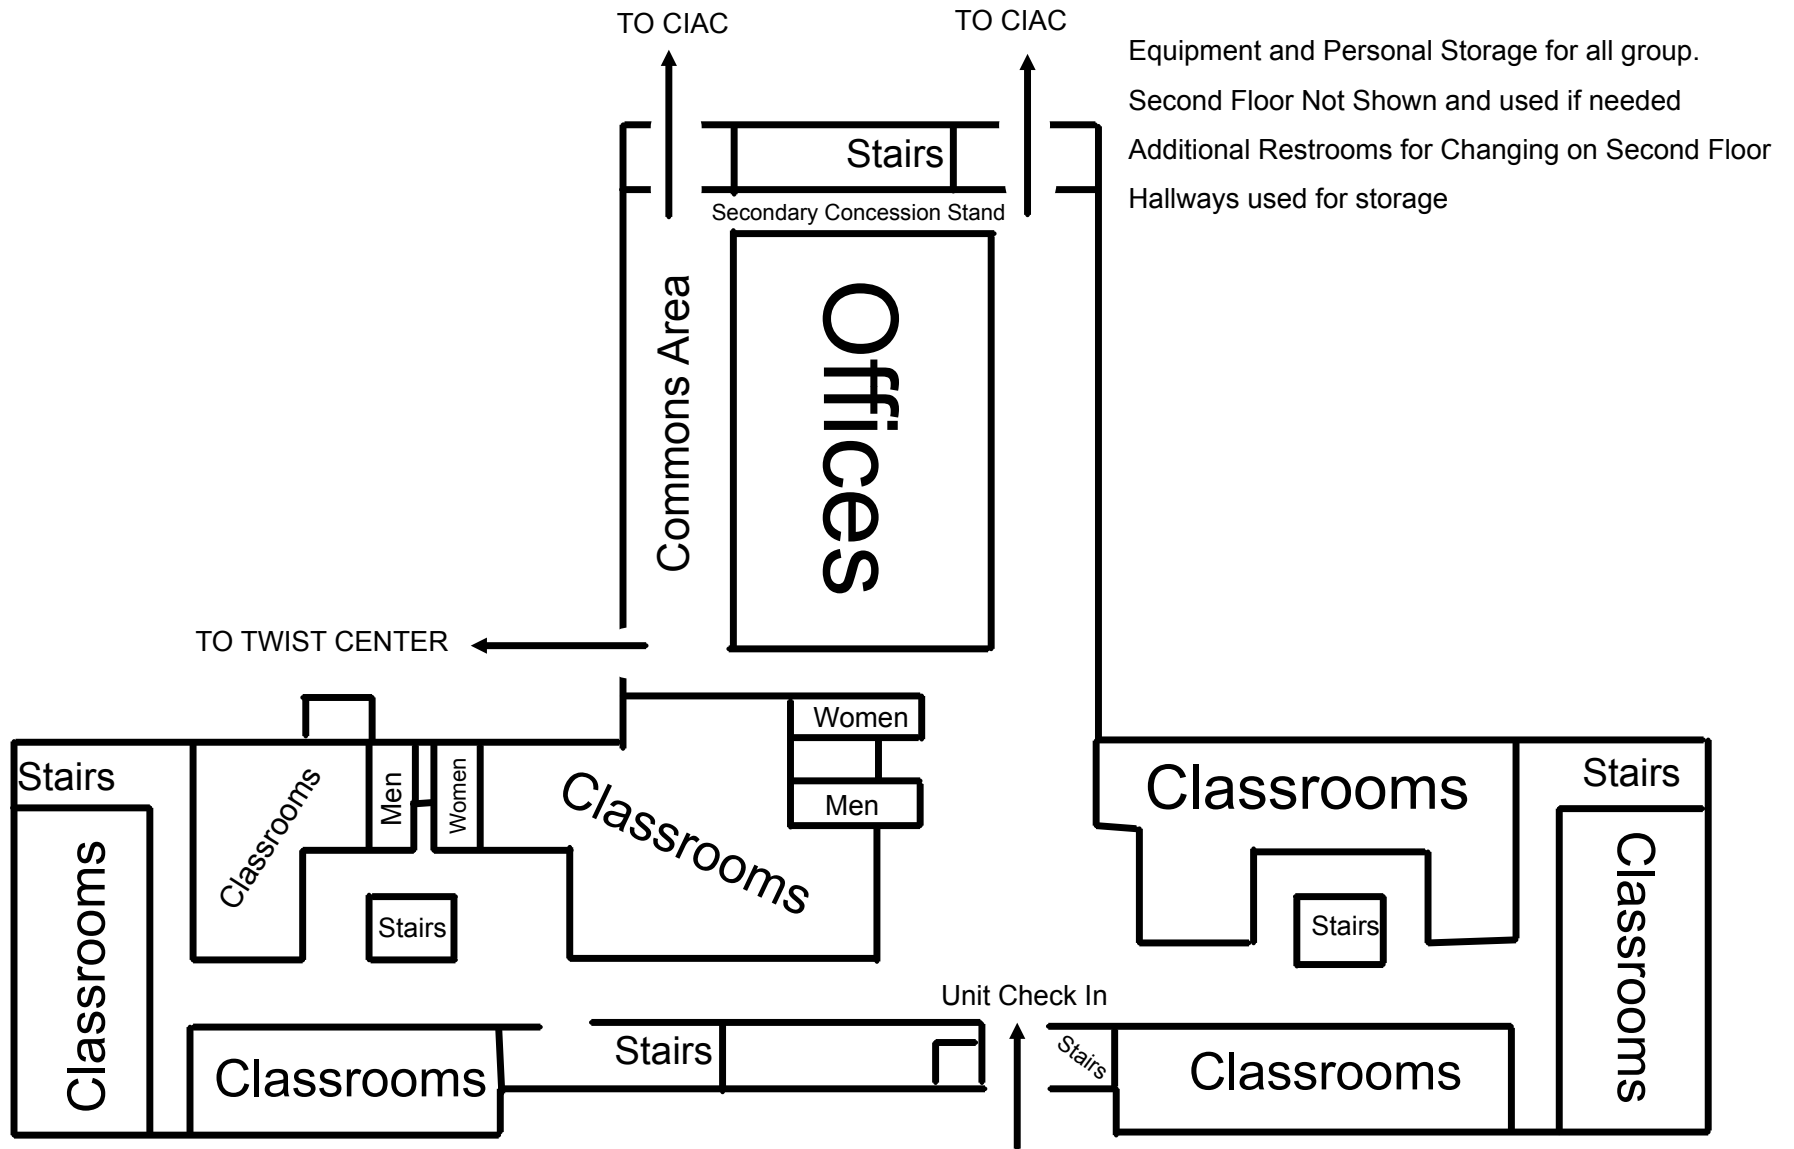

CATOOSA HIGH SCHOOL