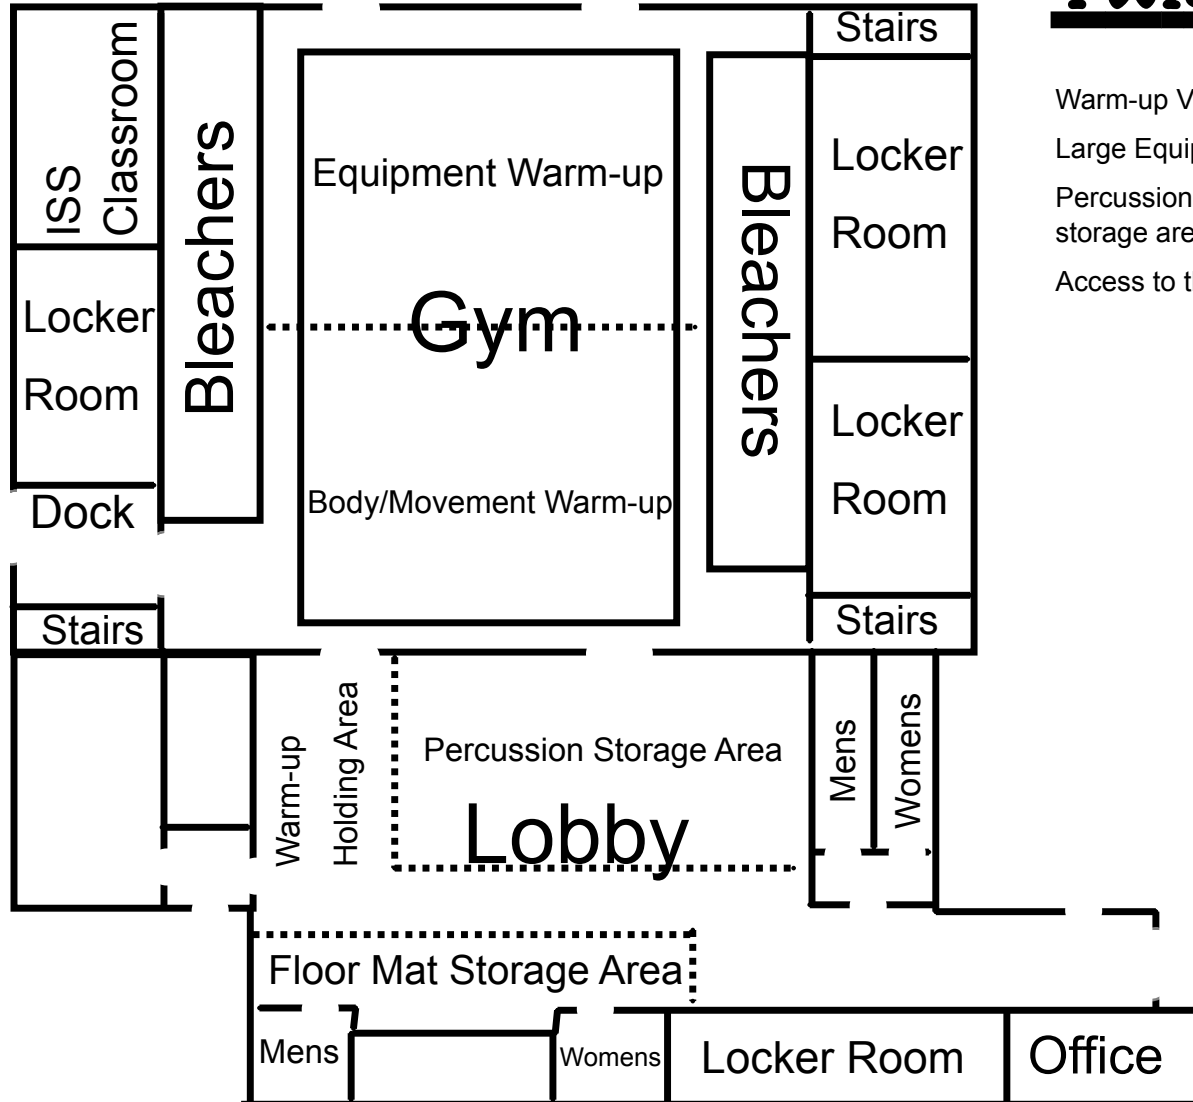

## Warm-up Sequence:

1. Contest guide will meet unit in HS Commons area.
2. Unit (including Floor Crew) will transition to Twist Center: Warm-Up Holding Area
3. Unit enters Twist Center gym for Body/Movement Warm-up
4. Floor Crew moves mat and to CIAC: Performance Holding Area
5. Unit moves to other side of Twist Center gym for Equipment Warm-up
6. Unit transitions to the CIAC: Performance Holding Area

# TWIST CENTER

Warm-up Venue

Large Equipment Storage

Percussion Groups will have personal storage area in High School

Access to this building will be restricted

## Floor Level Map

All Seating Located on Second Level via the Lobby

# Performance Sequence:

1. Unit and Floor Crew will wait in CIAC: Performance Holding Area
2. Any Equipment too large for main entrance will come through CIAC: Dock
3. Unit performs for competition
4. Unit exits the performance area through Performance Exit
5. Any large equipment that cannot fit through main exit will go through the dock.
6. Units will have an outside area to refold floor mats.