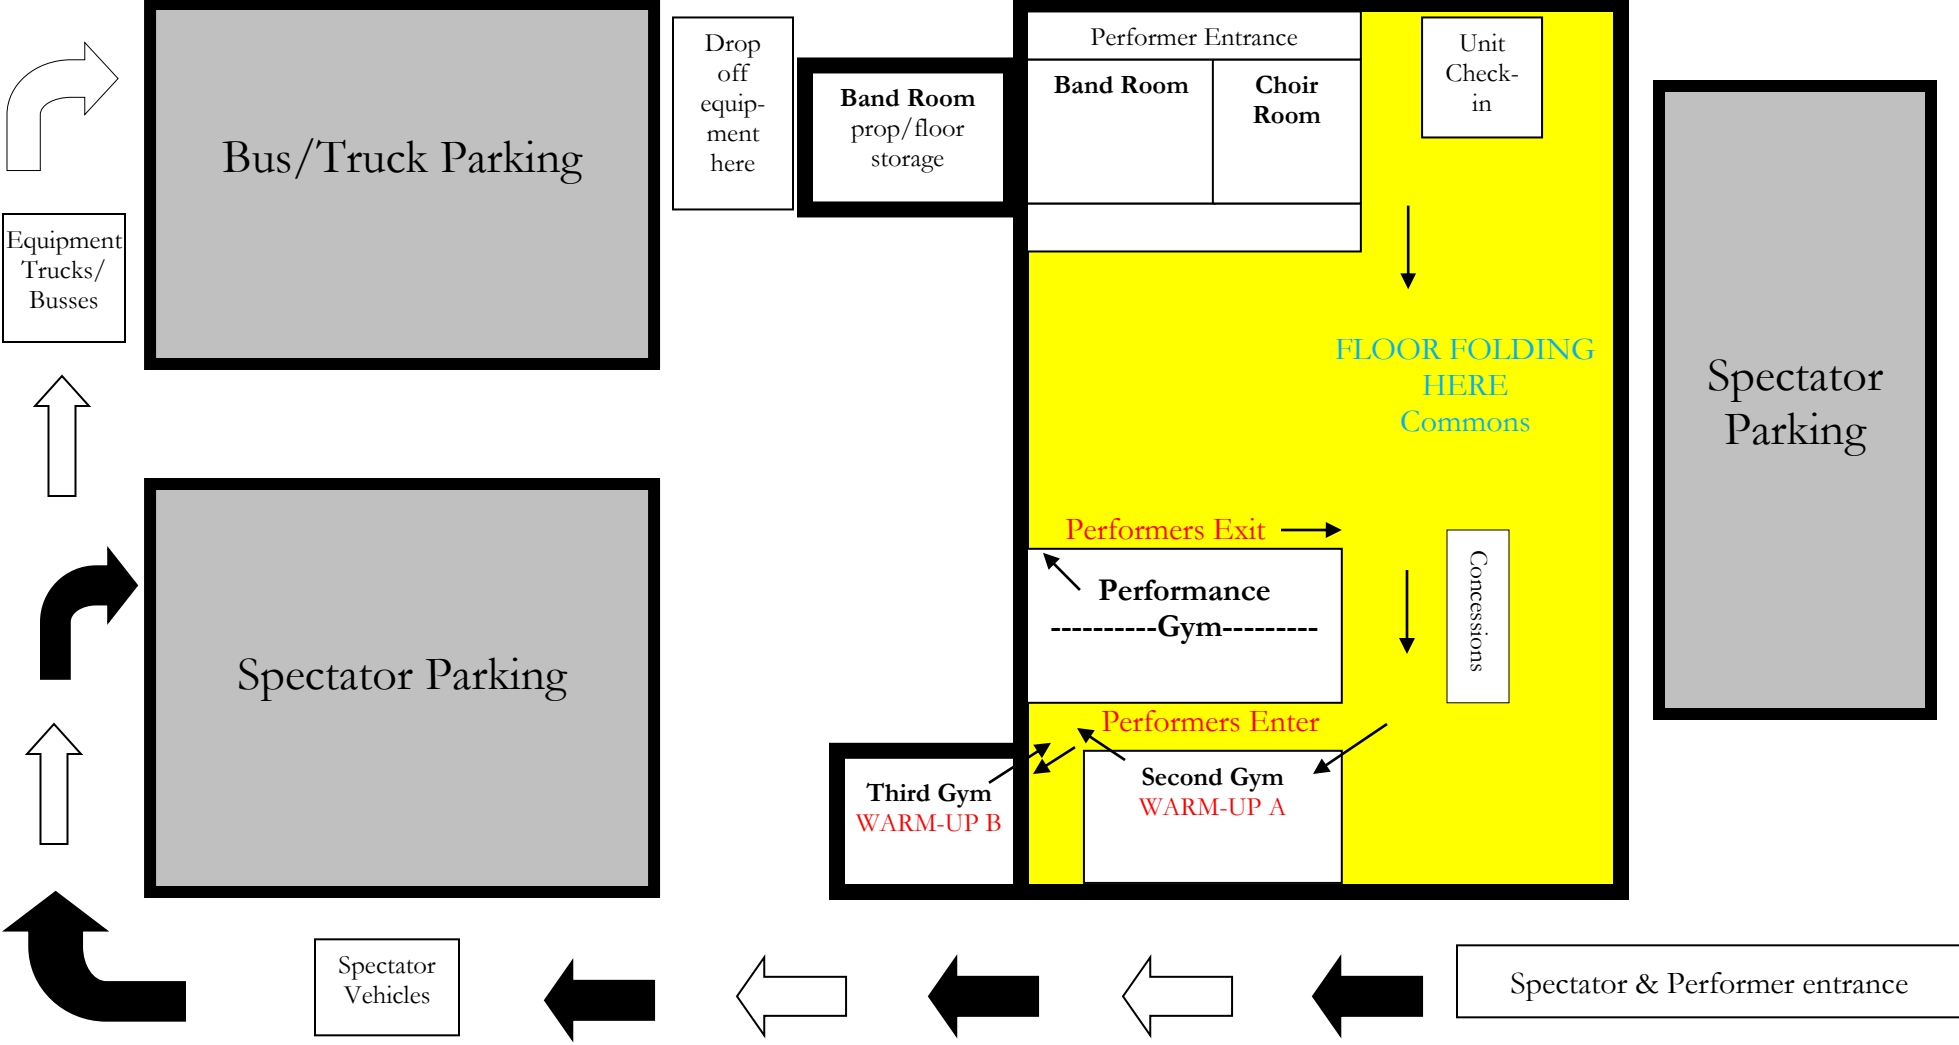

North ↑

I-35 →

This entrance will be closed

Black Arrows – Spectator Parking Flow  
 White Arrows – Unit Bus and Truck Parking Flow  
 Blue Arrows – Unit Floor Folding Flow

**Oakridge Elementary**  
 Overflow  
 Bus/Spectator Parking  
 ↓