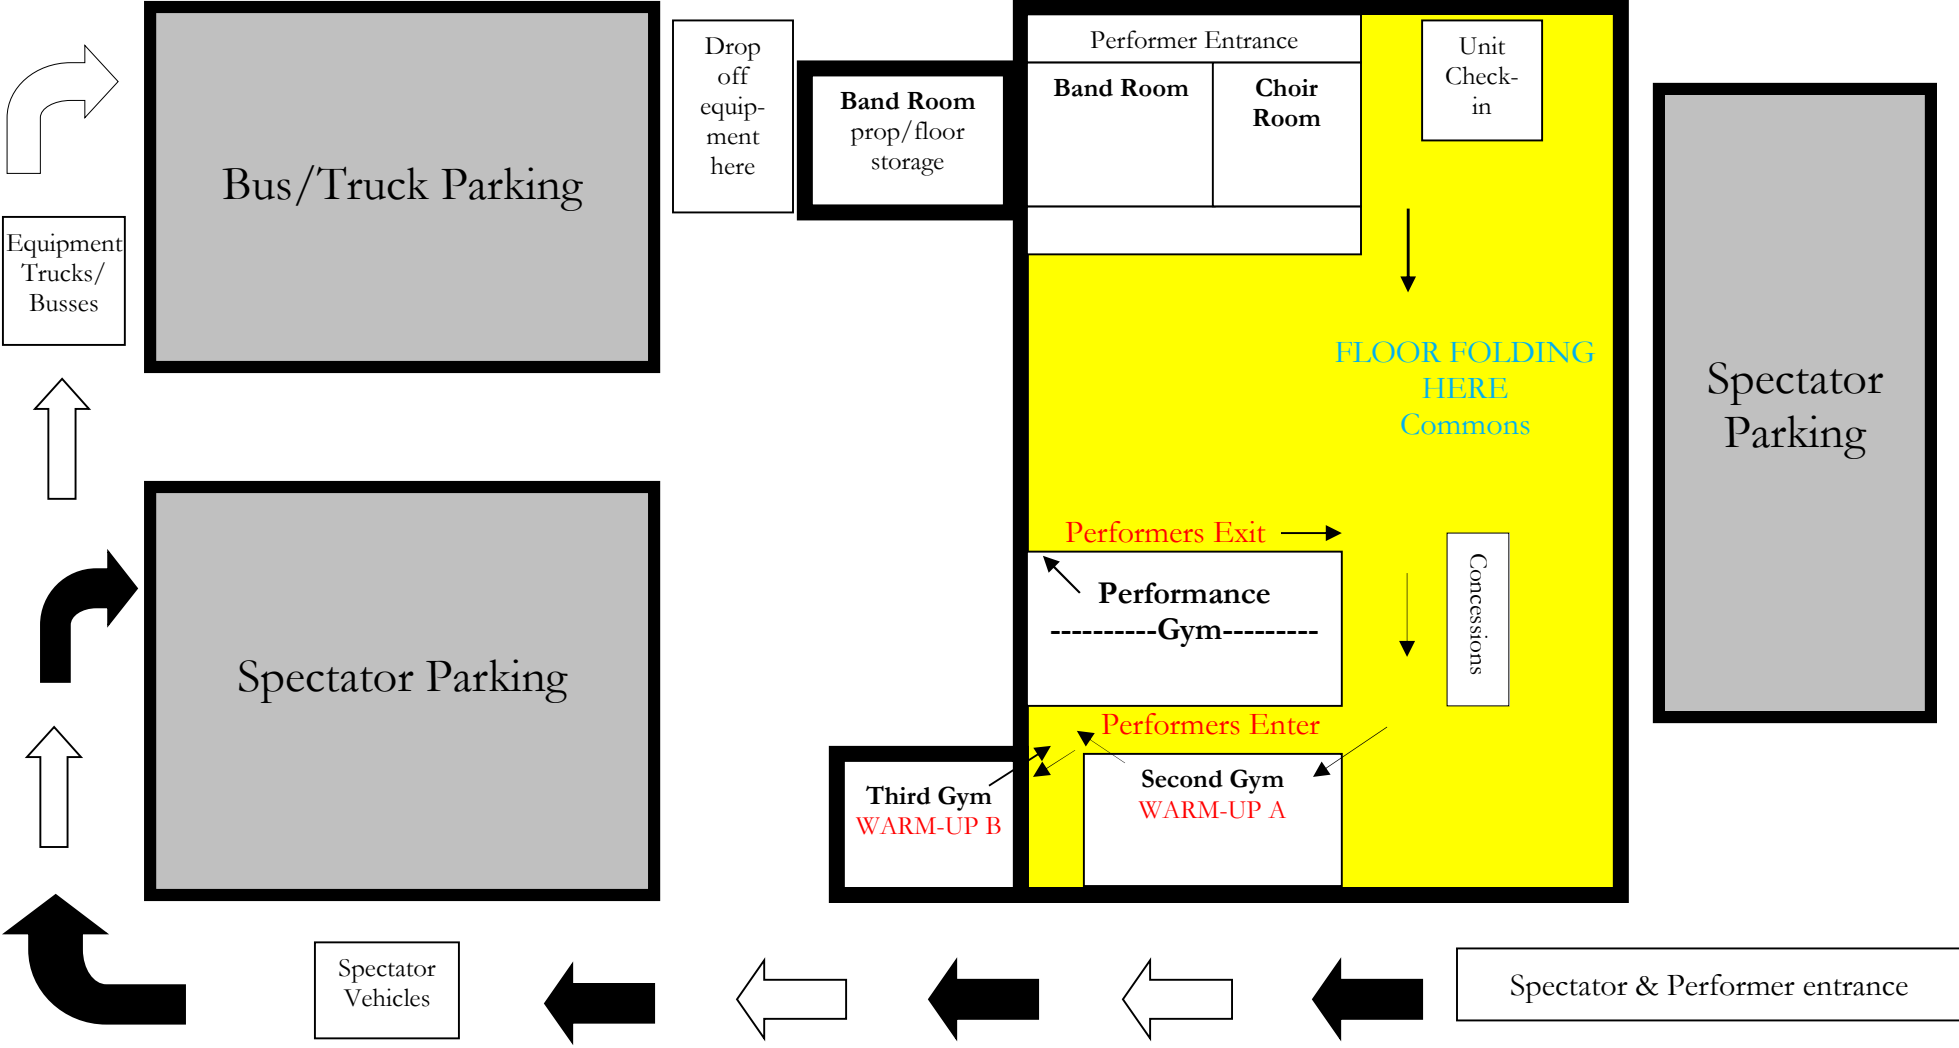

North ↑

I-35 →

This entrance will be closed

Black Arrows – Spectator Parking Flow
 White Arrows – Unit Bus and Truck Parking Flow
 Blue Arrows – Unit Floor Folding Flow

Oakridge Elementary
 Overflow
 Bus/Spectator Parking
 ↓