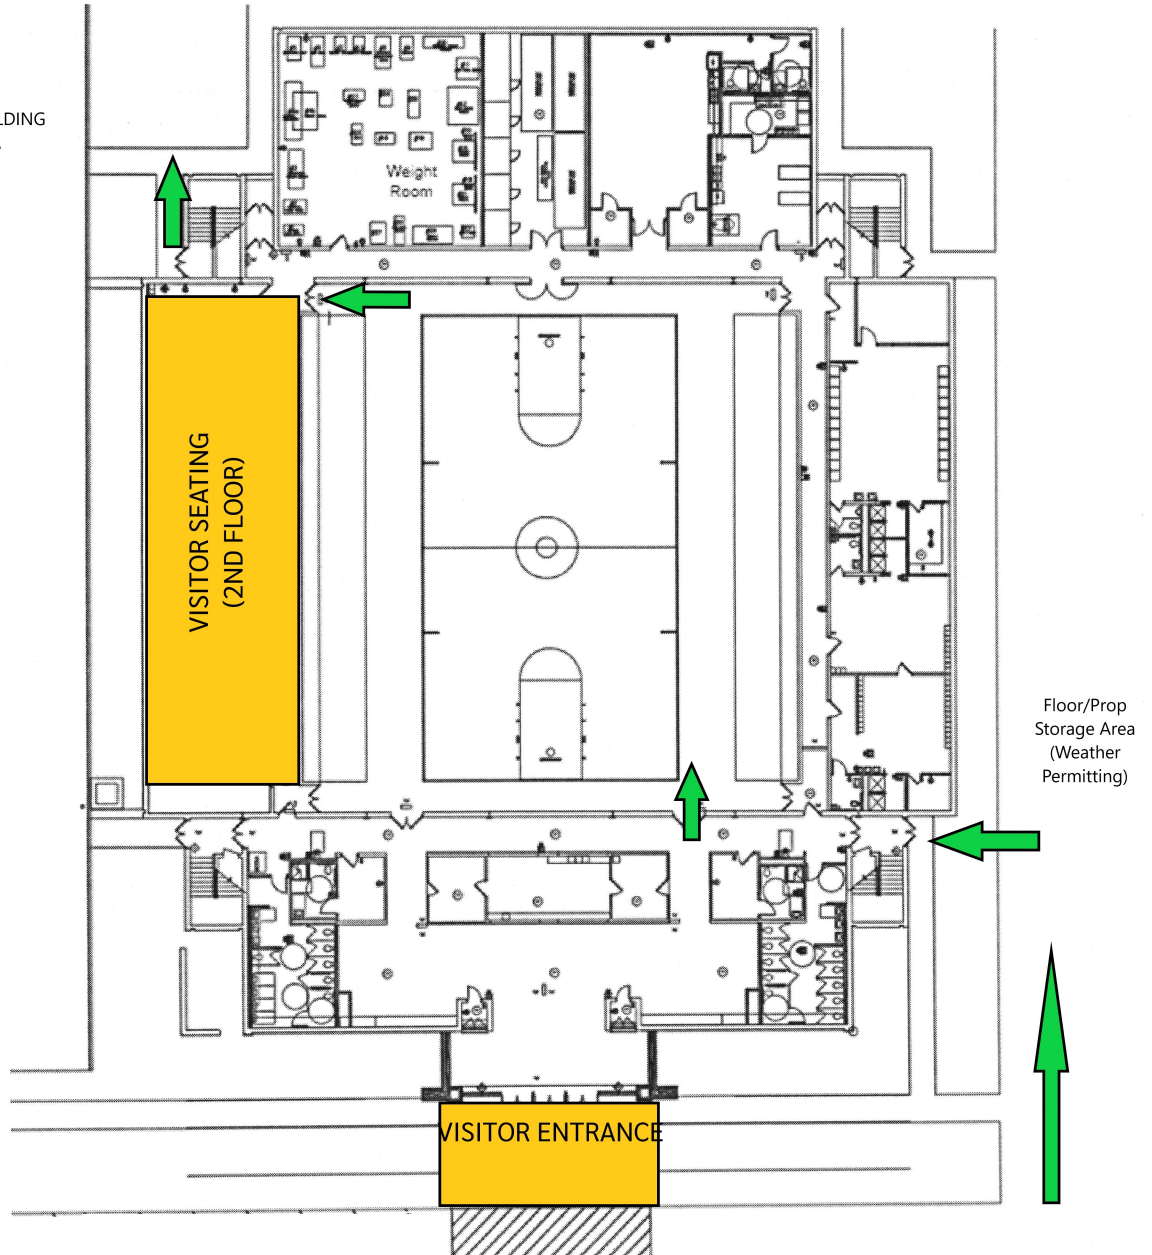

# CHARLES PAGE HIGH SCHOOL ED DUBIE FIELDHOUSE WGPO TRAFFIC FLOW

FLOOR FOLDING  
AREA

Floor/Prop  
Storage Area  
(Weather  
Permitting)

**Dubie Field House- FIRST FLOOR**

600 Adams Road  
Sand Springs, Ok 74063

Warm-Up Gym  
Across Parking Lot