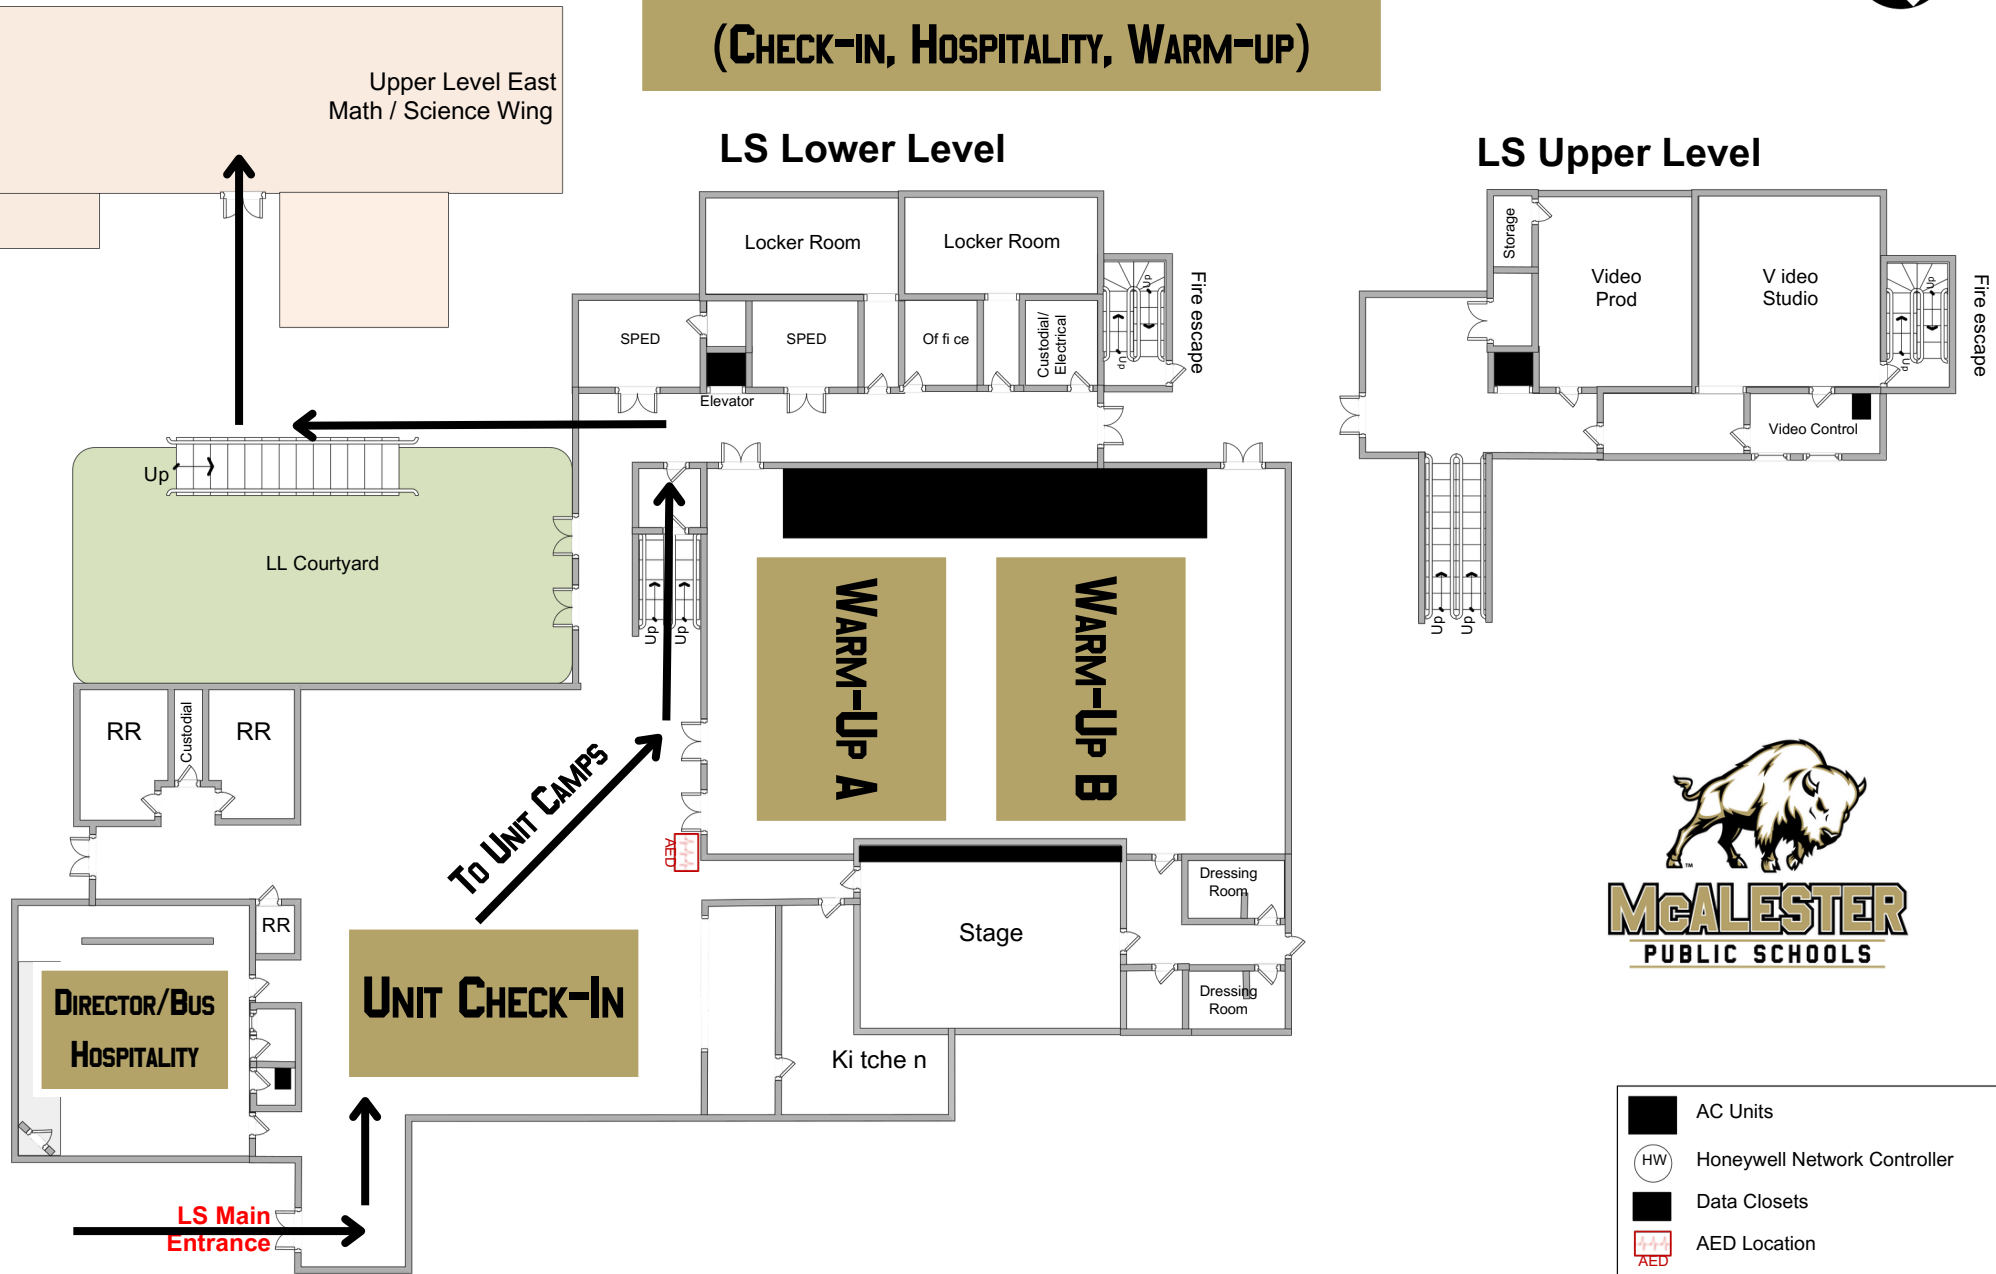

UNIT EXIT

Unit
Check-In

MAC UPPER LEVEL (PERFORMANCE GYM)

MAC LOWER LEVEL (PERFORMANCE GYM)

UNIT ENTRANCE

HORIZONTAL TIME LINE

PERFORMANCE ENTRANCE

EXIT

TO TARP REFOLD

FLOOR/PROP STORAGE ALONG THE HALLWAY

MAC PERFORMANCE GYM

UNIT ENTRANCE

HORIZONTAL TIME LINE

UNIT EXIT

LUCY SMITH CENTER

(CHECK-IN, HOSPITALITY, WARM-UP)

Upper Level East
Math / Science Wing

LS Lower Level

LS Upper Level

Main Entrance Drive

	AC Units
	Honeywell Network Controller
	Data Closets
	AED Location

****DRAWINGS ARE NOT TO SCALE****
 Created by Michelle Tindle
 Updated Oct. 2019