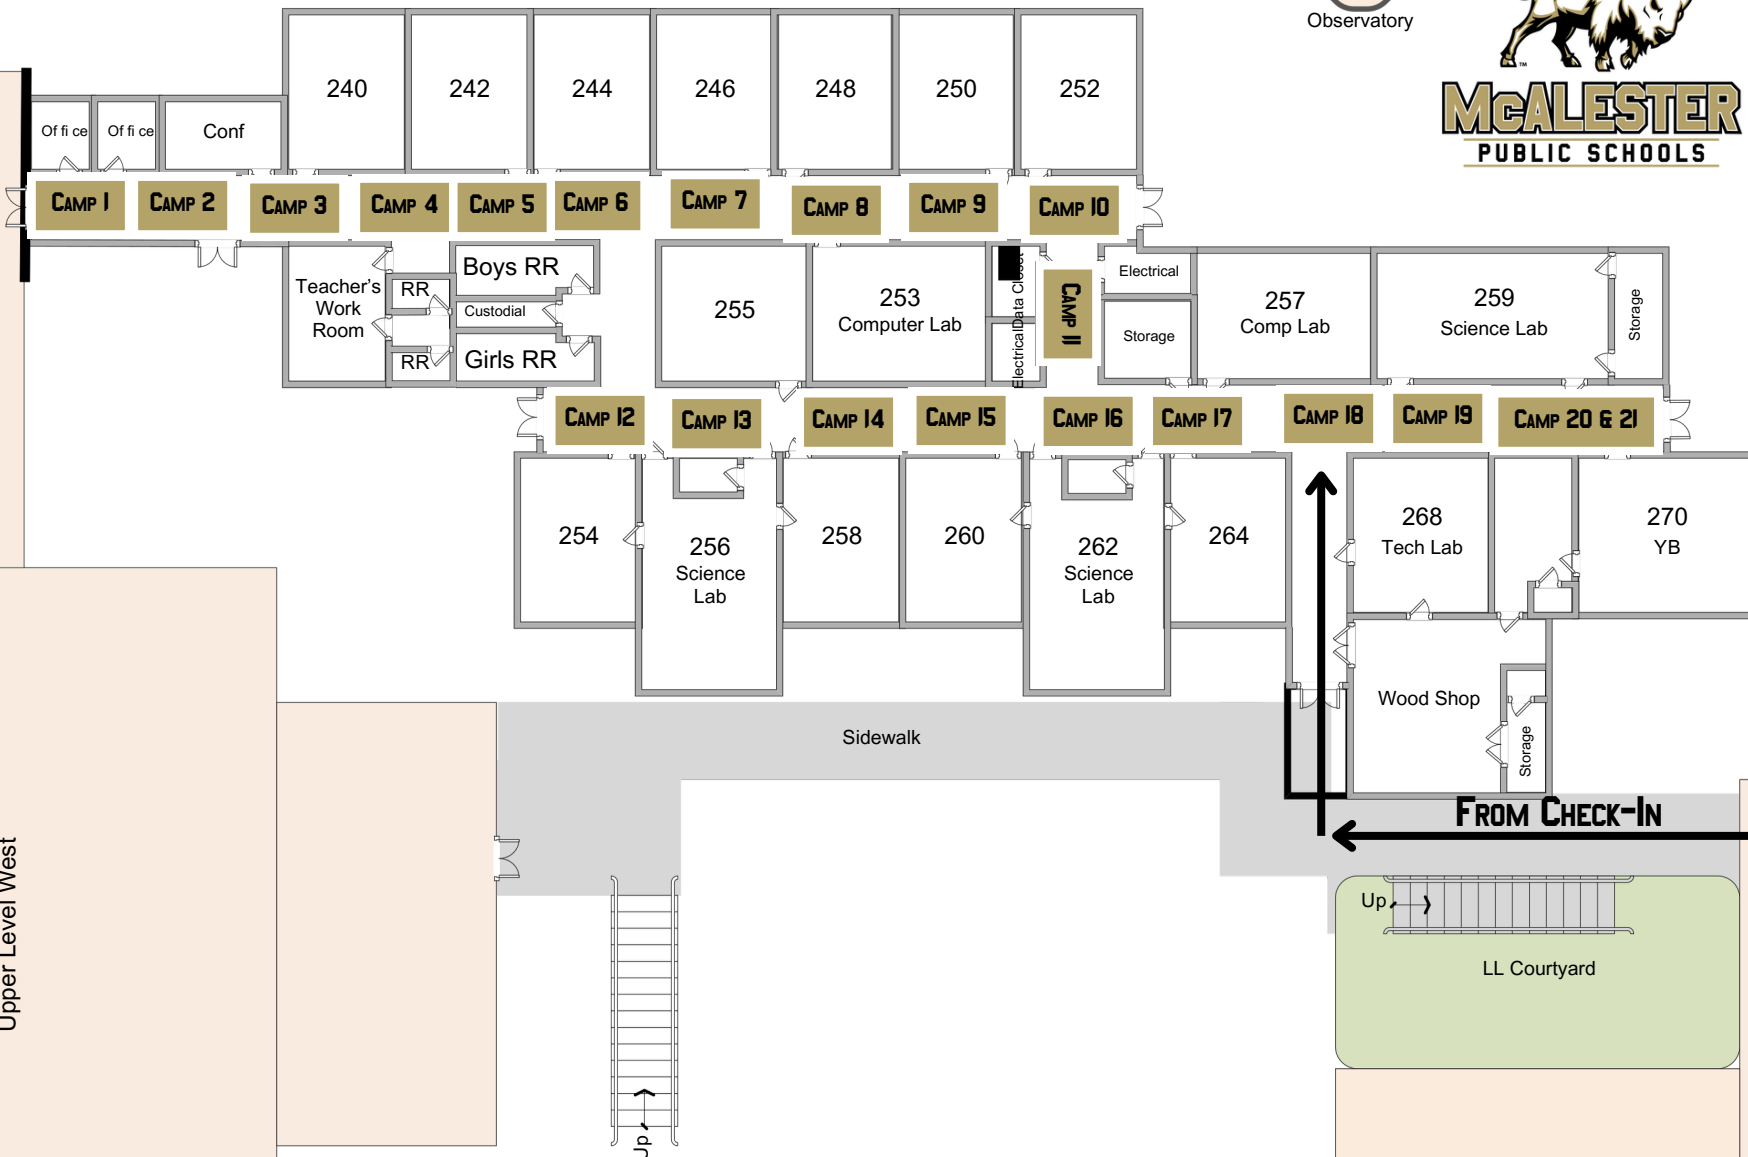

TO TARP REFOLD

FLOOR/PROP STORAGE ALONG THE HALLWAY

MAC PERFORMANCE GYM

UNIT ENTRANCE

HORIZONTAL TIME LINE

UNIT EXIT

LUCY SMITH CENTER

(CHECK-IN, HOSPITALITY, WARM-UP)

Upper Level East
Math / Science Wing

LS Lower Level

LS Upper Level

Main Entrance Drive

	AC Units
	Honeywell Network Controller
	Data Closets
	AED Location

****DRAWINGS ARE NOT TO SCALE****
 Created by Michelle Tindle
 Updated Oct. 2019

MHS (UNIT CAMPS)

McALESTER
PUBLIC SCHOOLS

Main Building Upper Level West

Main Building
Upper Level West

Upper Level

****DRAWINGS ARE NOT TO SCALE****
Created by Michelle Tindle
Updated Feb. 2018

MHS

(UNIT CAMPS)