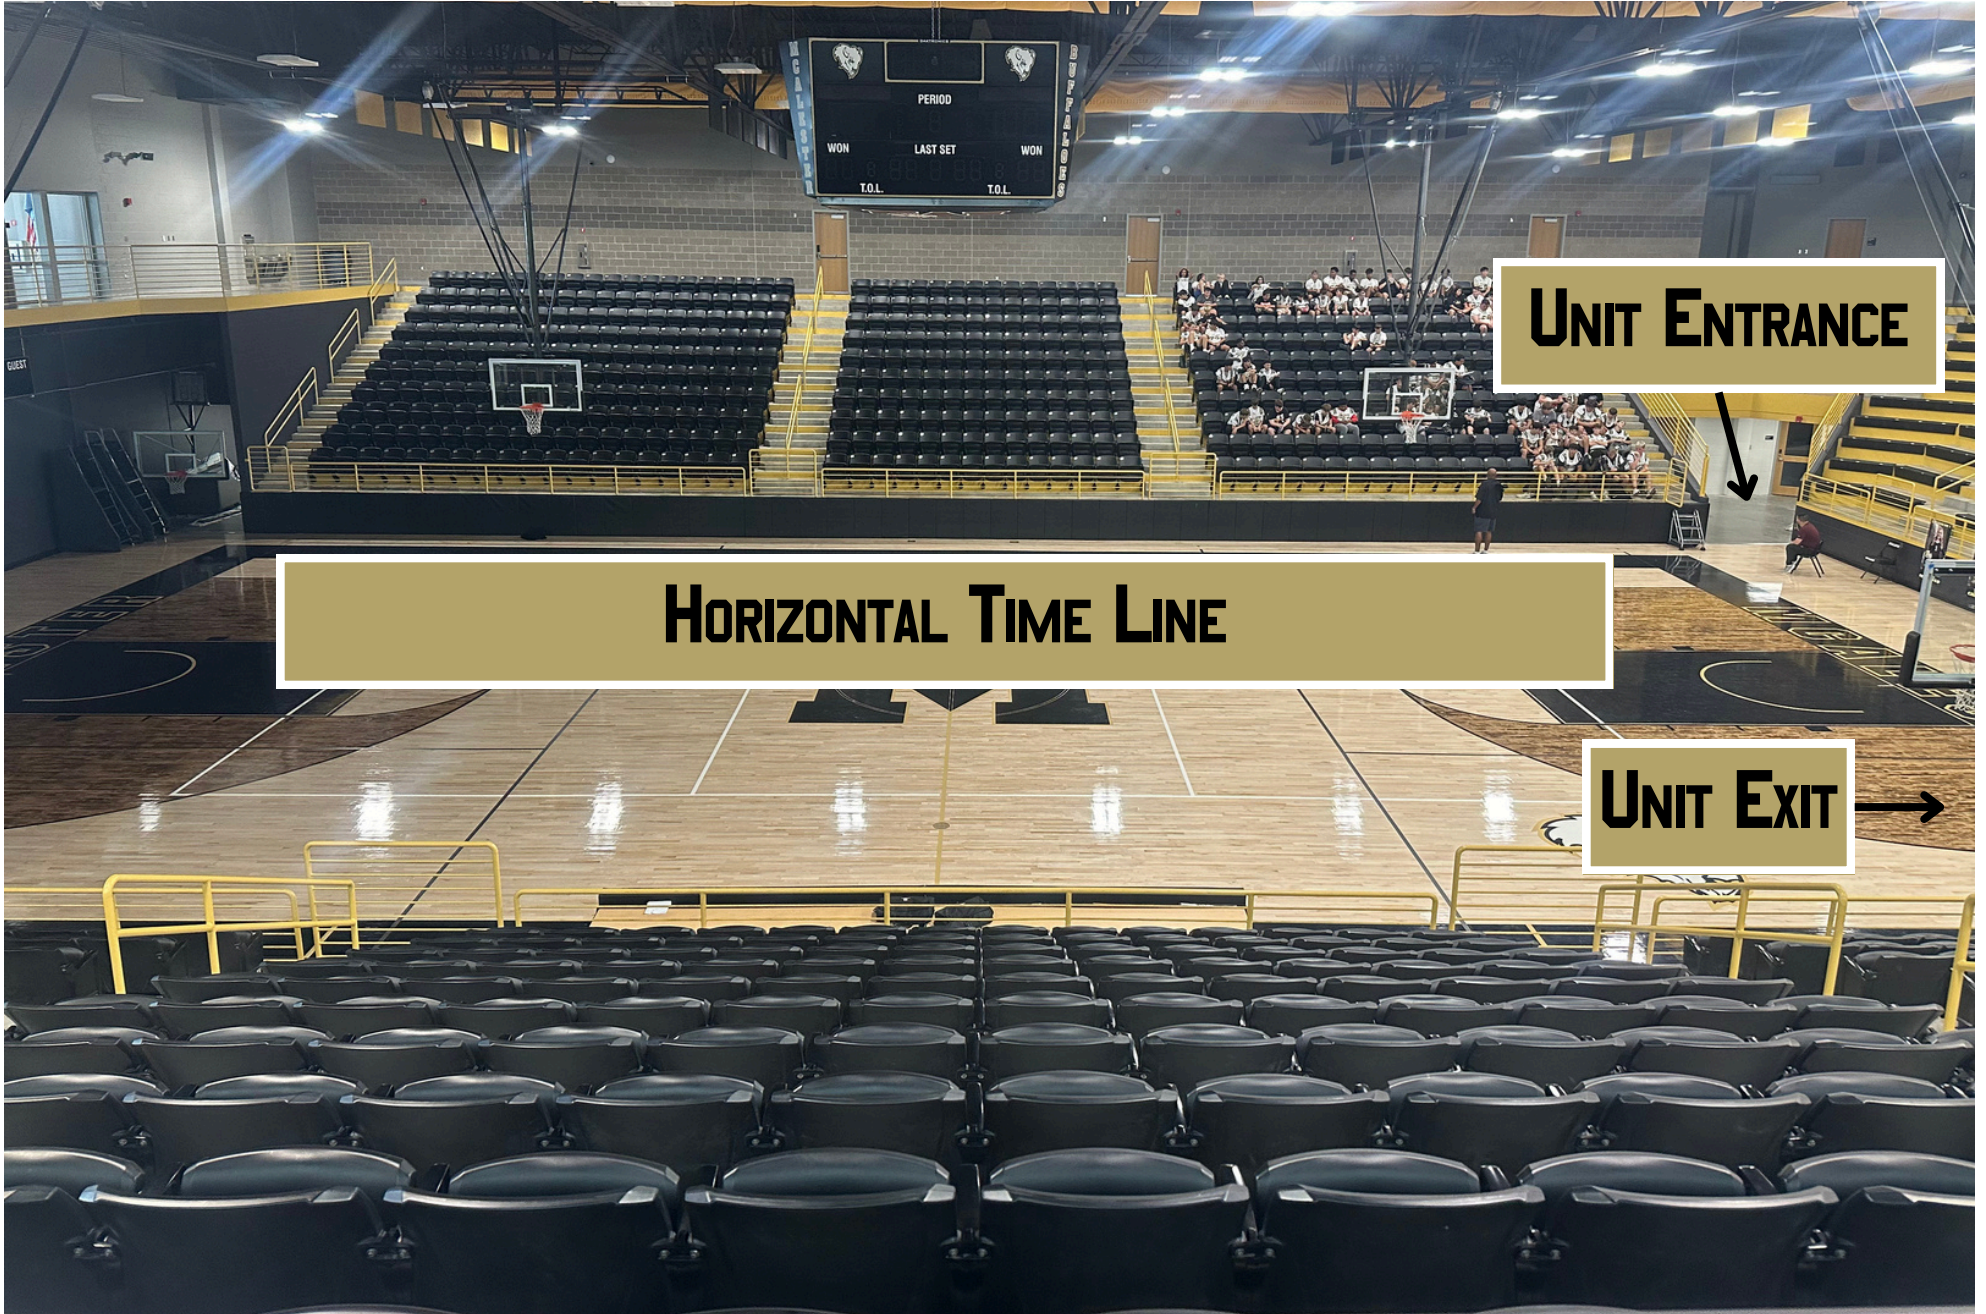

E Van B

Buffalo Dr

Buffalo Dr

Buffalo Dr

Buffalo Dr

McAlester High School

Randy Hughes Middle School and Event Center

UNIT ENTRANCE

UNIT EXIT

Unit
Check-In

MAC UPPER LEVEL (PERFORMANCE GYM)

MAC LOWER LEVEL (PERFORMANCE GYM)

UNIT ENTRANCE

HORIZONTAL TIME LINE

PERFORMANCE ENTRANCE

EXIT

TO TARP REFOLD

FLOOR/PROP STORAGE ALONG THE HALLWAY

MAC PERFORMANCE GYM

UNIT ENTRANCE

HORIZONTAL TIME LINE

UNIT EXIT

LUCY SMITH CENTER

(CHECK-IN, HOSPITALITY, WARM-UP)