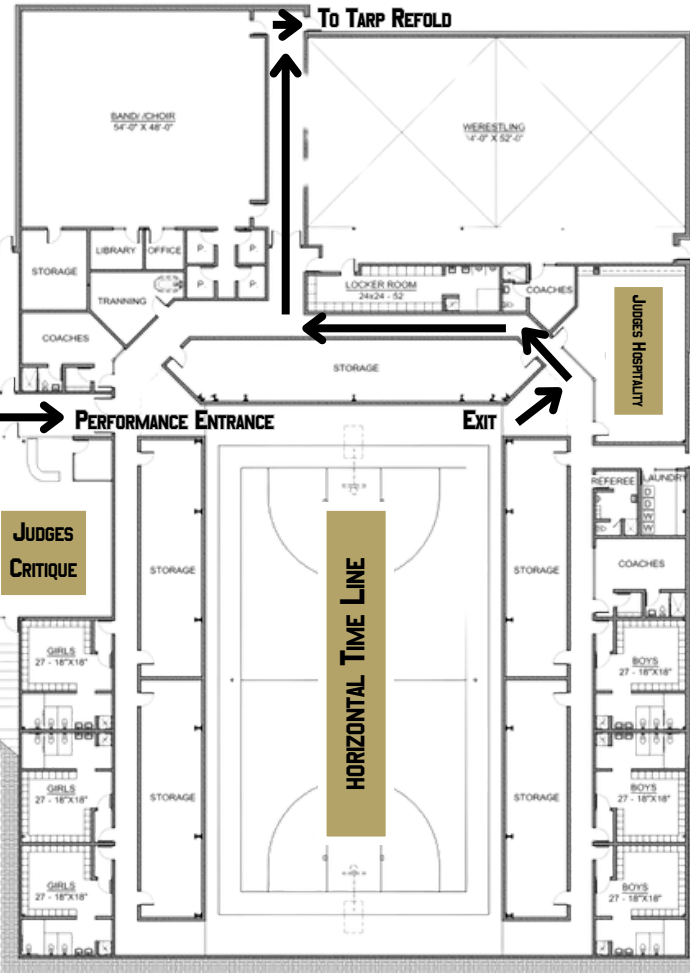

E Van B

Buffalo Dr

Buffalo Dr

Buffalo Dr

Buffalo Dr

McAlester High School

Randy Hughes Middle School and Event Center

UNIT ENTRANCE

UNIT EXIT

Unit
Check-In

MAC UPPER LEVEL (PERFORMANCE GYM)

MAC LOWER LEVEL (PERFORMANCE GYM)

UNIT ENTRANCE

HORIZONTAL TIME LINE

PERFORMANCE ENTRANCE

EXIT

TO TARP REFOLD

FLOOR/PROP STORAGE ALONG THE HALLWAY

MAC PERFORMANCE GYM

UNIT ENTRANCE

HORIZONTAL TIME LINE

UNIT EXIT

LUCY SMITH CENTER

(CHECK-IN, HOSPITALITY, WARM-UP)

Upper Level East
Math / Science Wing

LS Lower Level

LS Upper Level

Main Entrance Drive

	AC Units
	Honeywell Network Controller
	Data Closets
	AED Location

****DRAWINGS ARE NOT TO SCALE****
 Created by Michelle Tindle
 Updated Oct. 2019