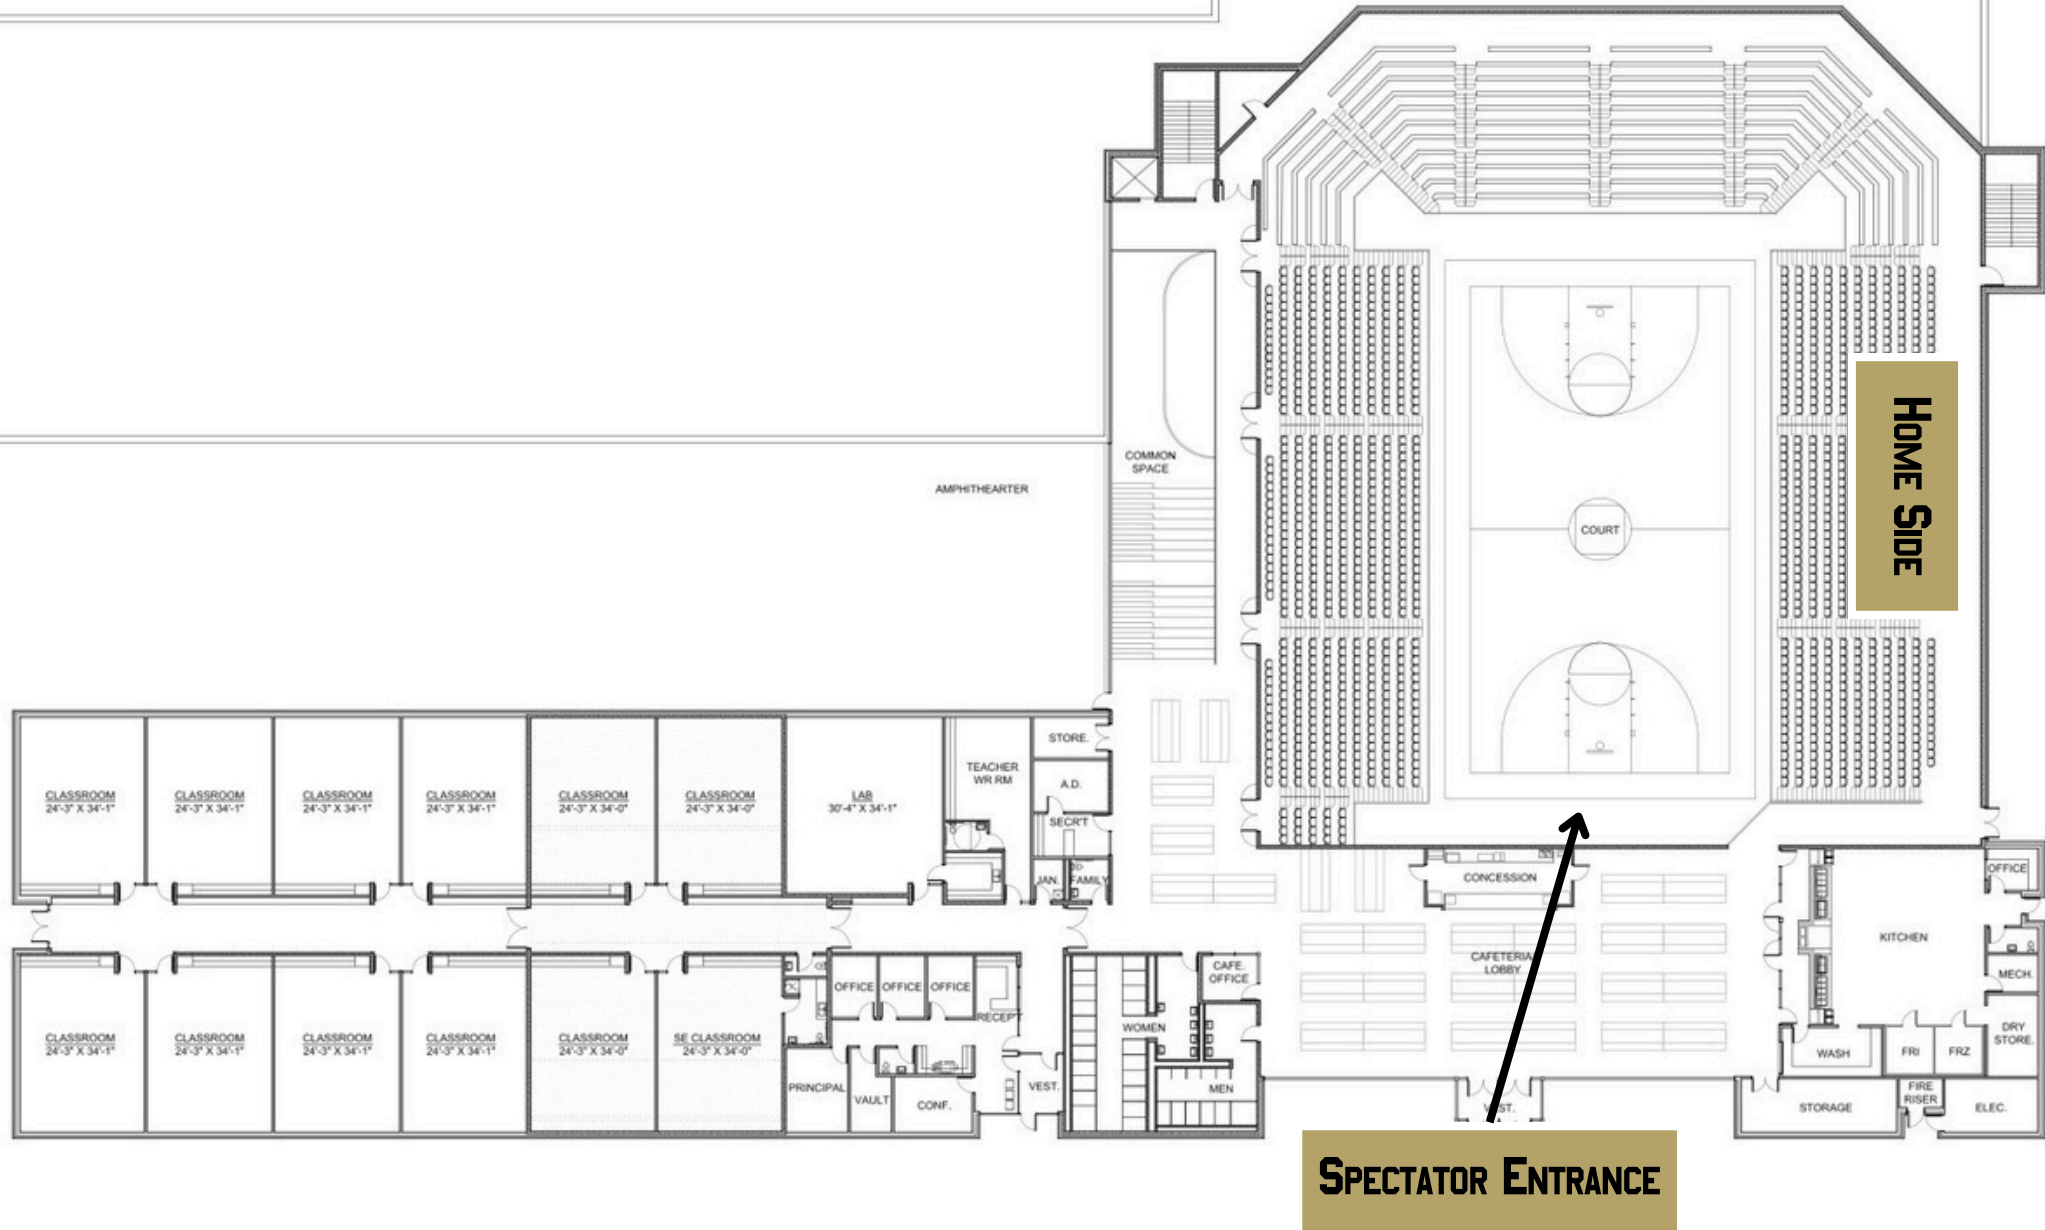

UNIT EXIT

Unit
Check-In

MAC UPPER LEVEL (PERFORMANCE GYM)

MAC LOWER LEVEL (PERFORMANCE GYM)

UNIT ENTRANCE

HORIZONTAL TIME LINE

PERFORMANCE ENTRANCE

EXIT

TO TARP REFOLD

FLOOR/PROP STORAGE ALONG THE HALLWAY

MAC PERFORMANCE GYM

UNIT ENTRANCE

HORIZONTAL TIME LINE

UNIT EXIT

LUCY SMITH CENTER

(CHECK-IN, HOSPITALITY, WARM-UP)