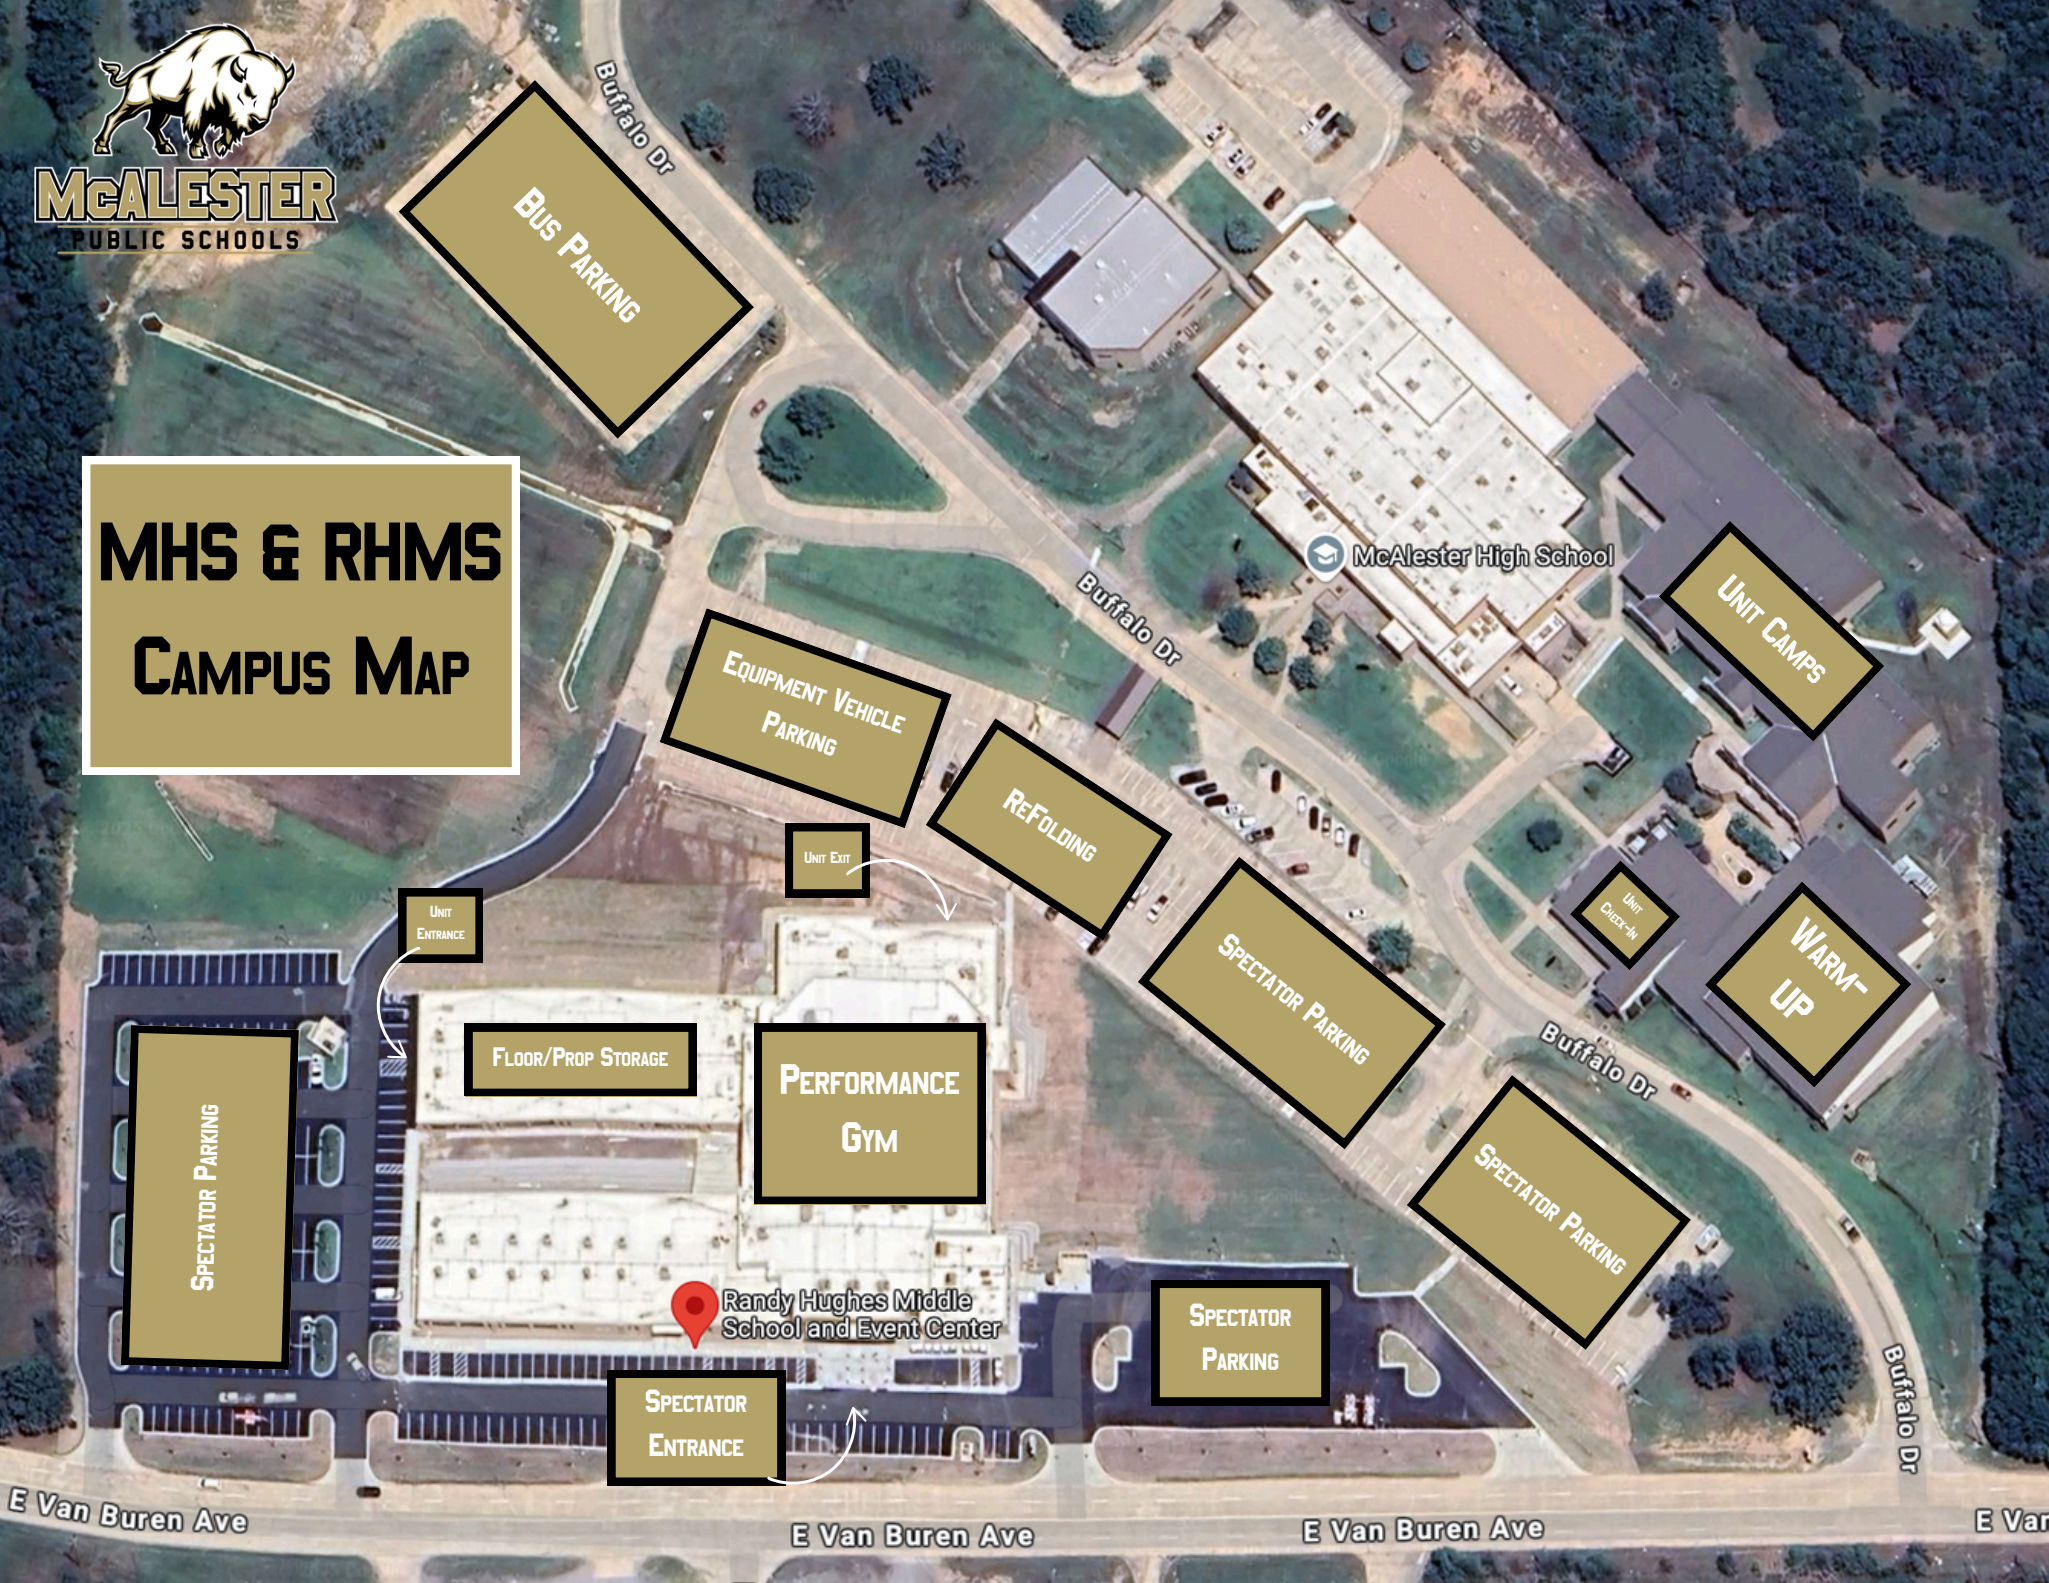

MHS & RHMS CAMPUS MAP

BUS PARKING

**EQUIPMENT VEHICLE
PARKING**

REFOLDING

UNIT CAMPS

**WARM-
UP**

SPECTATOR PARKING

FLOOR/PROP STORAGE

**PERFORMANCE
GYM**

SPECTATOR PARKING

SPECTATOR PARKING

**SPECTATOR
ENTRANCE**

**SPECTATOR
PARKING**

E Van Buren Ave

E Van Buren Ave

E Van Buren Ave

E Van B

Buffalo Dr

Buffalo Dr

Buffalo Dr

Buffalo Dr

McAlester High School

Randy Hughes Middle School and Event Center

UNIT ENTRANCE

TO TARP REFOLD

FLOOR/PROP STORAGE ALONG THE HALLWAY

MAC PERFORMANCE GYM

UNIT ENTRANCE

HORIZONTAL TIME LINE

UNIT EXIT

LUCY SMITH CENTER

(CHECK-IN, HOSPITALITY, WARM-UP)