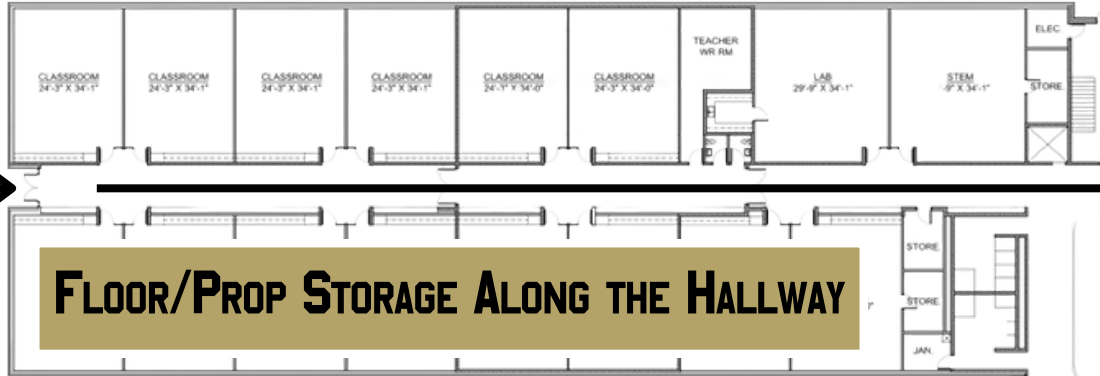

UNIT EXIT

Unit
Check-In

MAC UPPER LEVEL (PERFORMANCE GYM)

MAC LOWER LEVEL (PERFORMANCE GYM)

UNIT ENTRANCE

HORIZONTAL TIME LINE

PERFORMANCE ENTRANCE

EXIT

TO TARP REFOLD

FLOOR/PROP STORAGE ALONG THE HALLWAY

MAC PERFORMANCE GYM

UNIT ENTRANCE

HORIZONTAL TIME LINE

UNIT EXIT

LUCY SMITH CENTER

(CHECK-IN, HOSPITALITY, WARM-UP)

Upper Level East
Math / Science Wing

LS Lower Level

LS Upper Level

Main Entrance Drive

	AC Units
	Honeywell Network Controller
	Data Closets
	AED Location

****DRAWINGS ARE NOT TO SCALE****
 Created by Michelle Tindle
 Updated Oct. 2019